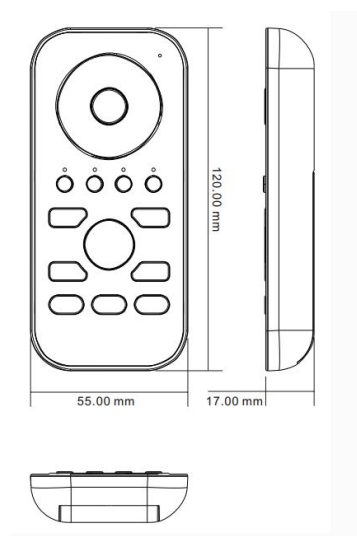

Synergy 21 LED Controller EOS 05 handheld transmitter RGBW 5 DIY

RGB/RGB-W 4-zone remote control
only suitable for EOS 05 series controllers!!!

Intuitive RGB colour selection freely selectable via colour wheel.
Individual colours dimmable (8 levels)
DIY: Own programmes programmable
With status memory in case of power failure
Reception up to 15 metres away

Operating temperature: -10°C - +60°C
Dimensions: 60*115*13mm

Additional Images

Accessories

Part No.	Name
111315	Synergy 21 LED Controller EOS 05 4-channel controller + CC700
112597	Synergy 21 LED Controller EOS 05 4-channel repeater
112694	Synergy 21 LED Controller EOS 05 4-channel Controller + High Power
113466	Synergy 21 LED Controller EOS 05 4-channel controller + top-hat rail
116292	Synergy 21 LED Controller EOS 05 4-channel controller + CC500
122483	Synergy 21 LED-Steuerung EOS 05 4-Kanal-Steuerung + IP66
125227	Synergy 21 LED Controller EOS 05 1-channel single color controller+power supply CC 200-1500mA 50W
125237	Synergy 21 LED Controller EOS 05 1-channel single color controller 0-10V
131267	Synergy 21 LED Controller EOS 05 AC - Triac
132052	Synergy 21 LED Controller EOS 05 2-Kanal Controller+Netzteil CC dual weiß (CCT) 50W
135638	Synergy 21 LED Controller EOS 05 1-channel single color controller+power supply CV - 24V/50W
138264	Synergy 21 LED Controller EOS 05 4-channel repeater top-hat rail
151012	Synergy 21 LED Controller EOS 05 4-channel Controller + V2
151013	Synergy 21 LED Controller EOS 05 1-channel single colour Controller mono V2
151666	Synergy 21 LED Controller EOS 05 5-channel controller RGB-WW (RGB-CCT)