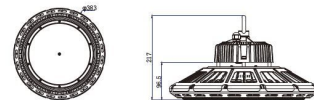

AC 90-305V/50-60Hz
Dimmable: no
Power: 80 Watt
Luminous flux: 10800 lm
Efficiency: 135lm/W
Beam angle: 120°
CRI Ra: > 80
Light colour: neutral white
Kelvin: 4000K ± 10%
Operating temperature: -40 to +55°C
Protection class: IP65, IK10, "D" mark according to EN 60598-2-24
Weight: 4.8kg
Diameter: 260mm
Complete height: 177.5mm

Additional Images

Dimension

Installation:

Product Description

- 1, Compact and fasion design .Light weighted : 4.80kg
- 2, Philips 3030 LED as light source , CRI>80Ra
- 3, MEAN WELL HBG Series power supply . PF>0.95
- 4, High lumen efficiency : 135lm/w
- 5, 5 years warranty .