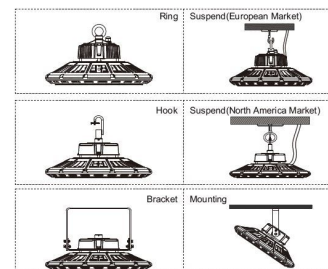

Additional Images

Dimension

Installation:

Product Description

- 1, Compact and fasion design .Light weighted : 4.80kg
- 2, Philips 3030 LED as light source , CRI>80Ra
- 3, MEAN WELL HBG Series power supply . PF>0.95
- 4, High lumen efficiency : 135lm/w
- 5, 5 years warranty .