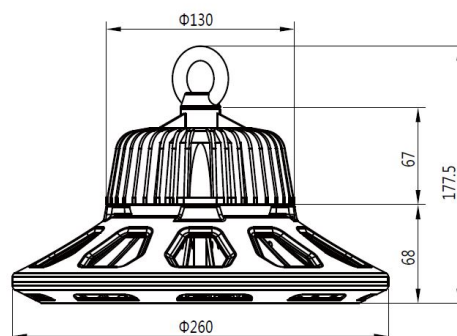

Product Description

1. 1, Compact and fasion design .Light weighted : 4.80kg
2. 2, Philips 3030 LED as light source , CRI>80Ra
3. 3, MEAN WELL HBG Series power supply . PF>0.95
4. 4, High lumen efficiency : 135lm/w
5. 5, 5 years warranty .

Performance Summary

Input Power: 80W, 100W, 150W, 200W, 230W
CRI: >70Ra/80Ra
CCT: 3000k-6500K
Input Voltage:90-305Vac
Limited Warranty :5 years' warranty
High Efficacy Lifetime: 50000hours
Dimming:Non-dimmable & 1-10V Dimmable
Working Temperature : - 20°C – +45 °C(Amb)

Accessories

Part No.	Name
139690	Synergy 21 LED spot pendant light UFO add. Radar Kit S
142944	Synergy 21 LED Spot Pendelleuchte UFO zub. Wandhalterung für UFO size S Bügel lang
142943	Synergy 21 LED Spot Pendelleuchte UFO zub. Wandhalterung für UFO size S Bügel kurz
144402	Synergy 21 LED spot pendant light UFO add. Ball cage S
148951	Synergy 21 LED spot pendant light UFO add. Lampshade S
148726	Synergy 21 - Waterproof connector 1:1