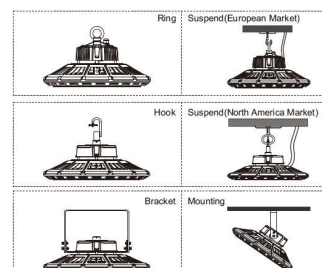

Weitere Bilder

Dimension

Installation:

Weight:4.80Kg

Product Description

- 1, Compact and fasion design .Light weighted : 4.80kg
- 2, Philips 3030 LED as light source , CRI>80Ra
- 3, MEAN WELL HBG Series power supply . PF>0.95
- 4, High lumen efficiency : 135lm/w
- 5, 5 years warranty .