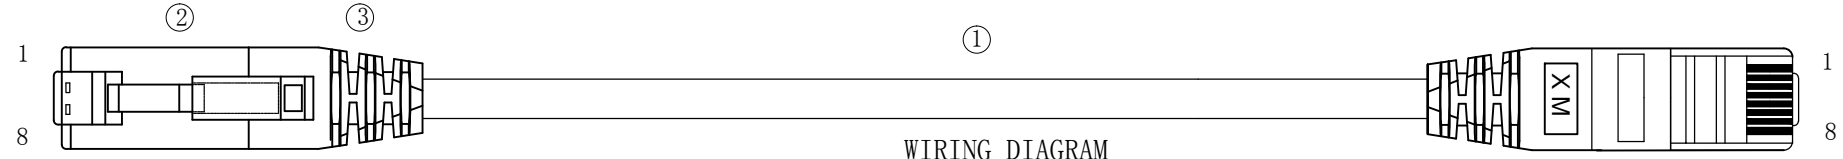

3P Certified CAT.6A S/FTP 26AWG LSZH 500MHz ISO/IEC 11801 Class Ea Channel Link 100% tested &EN 50173-1 & ANSI/TIA-568-C.2 www.Synergy21.de

WIRING DIAGRAM

- NOTE:
- ELECTRICAL TEST:
 - (1). 100% OPEN SHORT, MISS WIRE TEST
 - (2). INSULATION RESISTANCE:DC 300V 10M Ohm;
 - (3). CONTACTOR RESISTANCE:1 OHM per meter
 - FLUKE TEST LIMIT:ISO11801 Channel Class EA
 - Working temperature:-10°C ~ + 60°C
 - Storage temperature:-20°C~+75°C
 - ROHS2.0 AND REACH COMPLIANT
 - Support PoE+ per IEEE 802.3at,Max to 30 Watt
 - Packing:Synergy21 PE Bag+Label
 - Minimum of the bending radius is 60mm