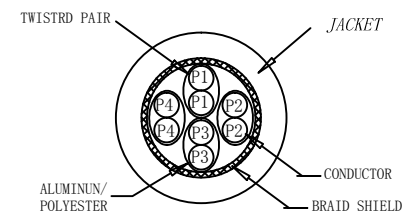

3P Certified CAT.6A S/FTP 26AWG LSZH 500MHz ISO/IEC 11801 Class Ea Channel Link 100% tested &EN 50173-1 & ANSI/TIA-568-C.2 www.Synergy21.de

WIRING DIAGRAM

- NOTE:
- ELECTRICAL TEST:
 - (1). 100% OPEN SHORT, MISS WIRE TEST
 - (2). INSULATION RESISTANCE:DC 300V 10M Ohm;
 - (3). CONTACTOR RESISTANCE:1 OHM per meter
 - FLUKE TEST LIMIT:ISO11801 Channel Class EA
 - Working temperature:-10°C ~ + 60°C
 - Storage temperature:-20°C~+75°C
 - ROHS2.0 AND REACH COMPLIANT
 - Support PoE+ per IEEE 802.3at,Max to 30 Watt
 - Packing:Synergy21 PE Bag+Label
 - Minimum of the bending radius is 60mm

MATERIAL LIST:

③	OVER MOLD	PVC 75A	8PCS	
②	PLUG	POLYCARBONATE RJ45 8P8C PIN GOLD PLATED 3U", LONG BODY, TRANSPARENT BLUE	2PCS	
①	CABLE	S/FTP CAT. 6A 26AWG (BC+AL-FOIL)*4PAIR+Braid(AL-MG) LSZH/90A OD:6.2±0.2MM	1PCS	
NO.	PARTS NAME	SPECIFICATION STANDARD	QT' Y	REMARK

Test report

SYNERGY 21					
CUSTOMER				ITEM NO.	See The Chart
PRODUCT NAME	CAT. 6A S/FTP PATCH CORD		manufacture country:	CHINA	UNIT MM
NEW			2015-01-20	A	DRAWNBY
REVISION RECORD MODIFICATIONS			DATE	REV.	CHECKBY
BY	CHK				APPROVE
					DATE
					2016-01-08