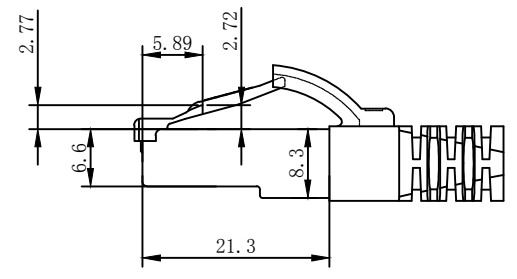

3P Certified CAT.6A S/FTP 26AWG LSZH 500MHz ISO/IEC 11801 Class Ea Channel Link 100% tested &EN 50173-1 & ANSI/TIA-568-C.2 www.Synergy21.de

WIRING DIAGRAM

- NOTE:
- ELECTRICAL TEST:
 - (1). 100% OPEN SHORT, MISS WIRE TEST
 - (2). INSULATION RESISTANCE:DC 300V 10M Ohm;
 - (3). CONTACTOR RESISTANCE:1 OHM per meter
 - FLUKE TEST LIMIT:ISO11801 Channel Class EA
 - Working temperature:-10°C ~ + 60°C
 - Storage temperature:-20°C~+75°C
 - ROHS2.0 AND REACH COMPLIANT
 - Support PoE+ per IEEE 802.3at,Max to 30 Watt
 - Packing:Synergy21 PE Bag+Label
 - Minimum of the bending radius is 60mm

MATERIAL LIST:

③	OVER MOLD	PVC 75A	8PCS	
②	PLUG	POLYCARBONATE RJ45 8P8C PIN GOLD PLATED 3U", LONG BODY, TRANSPARENT BLUE	2PCS	
①	CABLE	S/FTP CAT. 6A 26AWG (BC+AL-FOIL)*4PAIR+Braid(AL-MG) LSZH/90A OD:6.2±0.2MM	1PCS	
NO.	PARTS NAME	SPECIFICATION STANDARD	QT' Y	REMARK