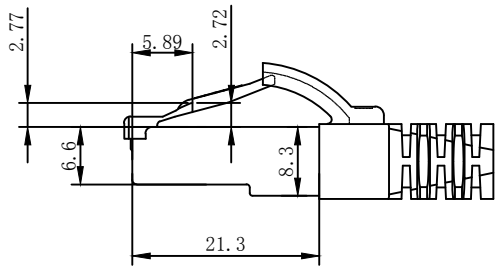

3P Certified CAT.6A S/FTP 26AWG LSZH TPE 500MHz ISO/IEC 11801 Class Ea Channel Link 100% tested & EN 50173-1 & ANSI/TIA-568-C.2 www.Synergy21.de **CE**

WIRING DIAGRAM

NOTE:

1. ELECTRICAL TEST:
 - (1). 100% OPEN SHORT, MISS WIRE TEST
 - (2). INSULATION RESISTANCE:DC 300V 10M Ohm;
 - (3). CONDUCTOR RESISTANCE:3Ω Max (More than 3m, add one ohm per meter) ;
2. FLUKE TEST LIMIT:ISO11801 Channel Class EA
3. Working temperature:-10°C ~ + 60°C
4. Storage temperature:-20°C~+75°C
5. ROHS2.0 AND REACH COMPLIANT
6. Support PoE+ per IEEE 802.3at, Max to 30 Watt
7. TPE LSZH:Non fire retardant (Conform IEC60754-2、IEC 61034)
8. Packing:Synergy21 PE Bag+Label
9. Minimum of the bending radius is 60mm

MATERIAL LIST:

③	OVER MOLD	PVC 75A	2PCS	
②	PLUG	POLYCARBONATE RJ45 8P8C PIN GOLD PLATED 3U", LONG BODY, TRANSPARENT BLUE	2PCS	
①	CABLE	S/FTP CAT.6A (26AWG BC*1P+AL-FOIL)*4PAIR+Braid AL-MG+ JACKET:TPE LSZH, OD:6.0±0.2MM	1PCS	
NO.	PARTS NAME	SPECIFICATION STANDARD	QT' Y	REMARK

SYNERGY 21					
CUSTOMER				ITEM NO.	See The Chart
PRODUCT NAME	CAT.6A S/FTP PATCH CORD TPE LSZH	manufacture country:	CHINA	UNIT	MM
NEW		2019-03-19	A	DRAWNBY	CHECKBY
REVISION RECORD MODIFICATIONS		DATE	REV.	APPROVE	DATE
BY	CHK			SYNERGY 21	SYNERGY 21
				SYNERGY 21	2019-03-19