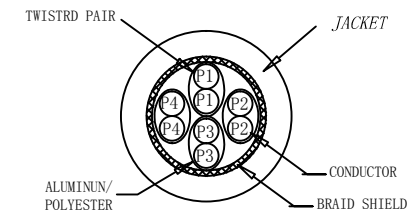

3P Certified CAT.6A S/FTP 26AWG LSZH TPE 500MHz ISO/IEC 11801 Class Ea Channel Link 100% tested & EN 50173-1 & ANSI/TIA-568-C.2 www.Synergy21.de **CE**

WIRING DIAGRAM

NOTE:

1. ELECTRICAL TEST:
 - (1). 100% OPEN SHORT, MISS WIRE TEST
 - (2). INSULATION RESISTANCE:DC 300V 10M Ohm;
 - (3). CONDUCTOR RESISTANCE:3Ω Max (More than 3m, add one ohm per meter) ;
2. FLUKE TEST LIMIT:ISO11801 Channel Class EA
3. Working temperature:-10°C ~ + 60°C
4. Storage temperature:-20°C~+75°C
5. ROHS2.0 AND REACH COMPLIANT
6. Support PoE+ per IEEE 802.3at, Max to 30 Watt
7. TPE LSZH:Non fire retardant (Conform IEC60754-2、IEC 61034)
8. Packing:Synergy21 PE Bag+Label
9. Minimum of the bending radius is 60mm

MATERIAL LIST:

③	OVER MOLD	PVC 75A	2PCS	
②	PLUG	POLYCARBONATE RJ45 8P8C PIN GOLD PLATED 3U", LONG BODY, TRANSPARENT BLUE	2PCS	
①	CABLE	S/FTP CAT.6A (26AWG BC*1P+AL-FOIL)*4PAIR+Braid AL-MG+ JACKET:TPE LSZH, OD:6.0±0.2MM	1PCS	
NO.	PARTS NAME	SPECIFICATION STANDARD	QT' Y	REMARK

SYNERGY 21					
CUSTOMER				ITEM NO.	See The Chart
PRODUCT NAME	CAT.6A S/FTP PATCH CORD TPE LSZH	manufacture country:	CHINA	UNIT	MM
NEW		2019-03-19	A	DRAWNBY	CHECKBY
REVISION RECORD MODIFICATIONS		DATE	REV.	APPROVE	DATE
BY	CHK			SYNERGY 21	SYNERGY 21
				SYNERGY 21	2019-03-19