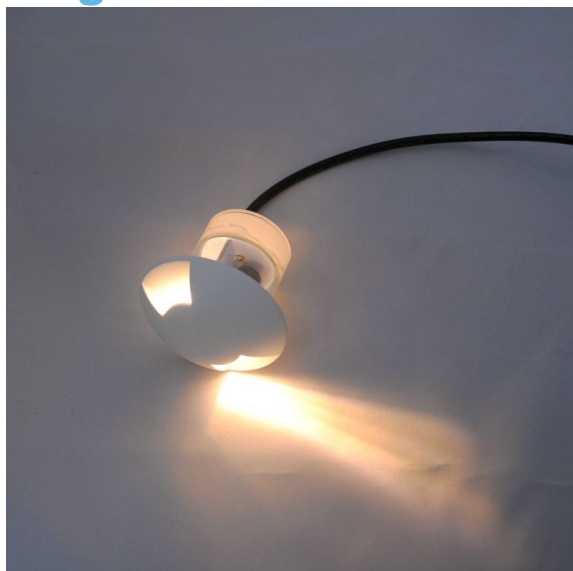

## Synergy 21 LED in-ground spotlight ARGOS round Segment-2 IP67 ww - white

kwh/1000h:	0,88
Lumens:	6
Watt:	0,8
Nominal Service Life:	35000 Std.
Switching Cycles:	50000
Opt. Ambient Temperature.:	25 °C

Floor-mounted segment spotlight with 2 segments  
Voltage: DC 12V  
Power: 0.75W  
LED light colour: ww 3000K  
Brightness: 5.5lm  
LED: 1 piece high power  
Cover: tempered glass, loadable up to 100kg  
Material: Aluminium+PC - white  
Protection class: IP67  
Size: Ø 58.5mm, height 92 mm  
Installation dimension: Ø 42mm  
Connection cable: 2\*AWG22(2-pole) with IP67 plug

## Attributes

Attribute	Value
Ampere:	0.06
CC oder CV:	CV

Attribute	Value
Dimmbar:	abhängig vom Netzteil
Grösse:	58,5*92
LED - Gehäusefarbe:	weiß
LED - Gehäusematerial:	Aluminium
Lichtfarbe:	warmweiß
Lumen:	5.50
Schutzklasse:	IP67
Volt:	12
Weight:	0.3 Kg