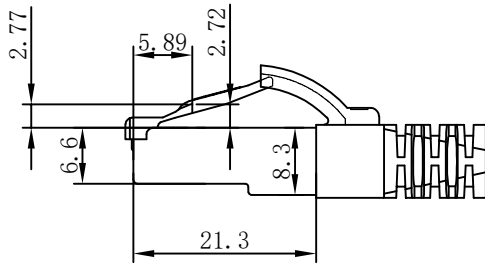

CAT.6 S/FTP LSZH 250MHz ISO/IEC 11801 & EN50173-1 & ANSI/TIA-568-C.2 www.Synergy21.de **CE**

PIN OUT

MATERIAL LIST

NO.	PARTS NAME	SPECIFICATION STANDARD	QT' Y	REMARK
⑥	LABEL	NO DRY GLUE LABEL	1	
⑤	MINI TIE	PE MINI TIE (POSSESS METAL) COLOUR SEE THE CHART	2	
④	POLYETHYLENE BAG	SYNERGY 21 SLIP PE BAG	1	
③	CABLE	CAT.6 S/FTP 27AWG(BC*1P+AL-FOIL)*4+Braid (AL-MG) JACKET:LSZH OD:5.8±0.2mm COLOUR SEE THE CHART	1	
②	Over mold	80A PVC, COLOR:SEE THE CHART	2	
①	Plug	RJ45 8P8C'S SHIELED , THE SHELL PLATED NICKEL , PIN GOLD PLATED 3u" RED/TRANSPARENT	2	

NOTE:

- ELECTRICAL TEST:
 - 100% OPEN SHORT, MISS WIRE TEST
 - INSULATION RESISTANCE:DC 300V 10M Ohm;
 - CONTACTOR RESISTANCE:1 OHM per meter
- FLUKE TEST LIMIT:ISO11801 Channel Class E
- Operating temperature:-20°C~+75°C
- ROHS 3.0 AND REACH compliant
- Support PoE/PoE+/PoE++
- Packing:Synergy21 PE Bag+Label
- Minimum of the bending radius is 60mm
- Flame retardant (IEC60332-1-2)
Low smoke(IEC 61034)
Halogen free(IEC 60754-2)