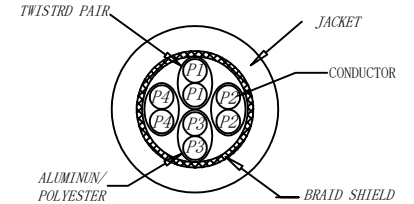

CAT.6 S/FTP LSZH 250MHz ISO/IEC 11801 & EN50173-1 & ANSI/TIA-568-C.2 www.Synergy21.de **CE**

PIN OUT

MATERIAL LIST

NO.	PARTS NAME	SPECIFICATION STANDARD	QT' Y	REMARK
⑥	LABEL	NO DRY GLUE LABEL	1	
⑤	MINI TIE	PE MINI TIE (POSSESS METAL) COLOUR SEE THE CHART	2	
④	POLYETHYLENE BAG	SYNERGY 21 SLIP PE BAG	1	
③	CABLE	CAT.6 S/FTP 27AWG(BC*1P+AL-FOIL)*4+Braid (AL-MG) JACKET:LSZH OD:5.8±0.2mm COLOUR SEE THE CHART	1	
②	Over mold	80A PVC, COLOR:SEE THE CHART	2	
①	Plug	RJ45 8P8C'S SHIELED , THE SHELL PLATED NICKEL , PIN GOLD PLATED 3u" RED/TRANSPARENT	2	

NOTE:

- ELECTRICAL TEST:
 - 100% OPEN SHORT, MISS WIRE TEST
 - INSULATION RESISTANCE:DC 300V 10M Ohm;
 - CONTACTOR RESISTANCE:1 OHM per meter
- FLUKE TEST LIMIT:ISO11801 Channel Class E
- Operating temperature:-20°C~+75°C
- ROHS 3.0 AND REACH compliant
- Support PoE/PoE+/PoE++
- Packing:Synergy21 PE Bag+Label
- Minimum of the bending radius is 60mm
- Flame retardant (IEC60332-1-2)
Low smoke(IEC 61034)
Halogen free(IEC 60754-2)