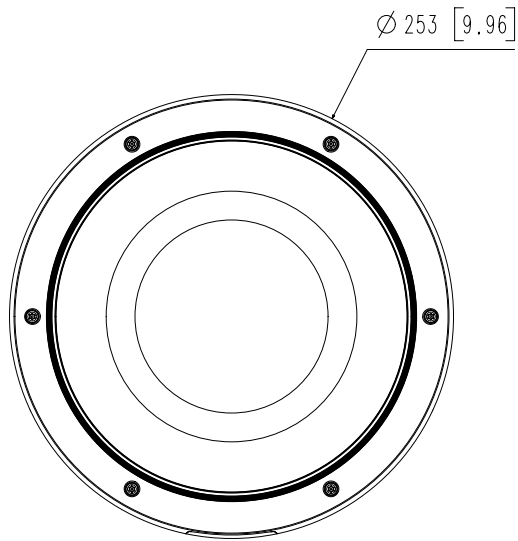

Mechanical

Color / Material	White / Aluminum
RAL Code	RAL9003
Product Dimensions / Weight	Ø253mmx130mm, 3000g

- The latest product information / specification can be found at hanwha-security.com
- Design and specifications are subject to change without notice.
- Wisenet is the proprietary brand of Hanwha Techwin, formerly known as Samsung Techwin.