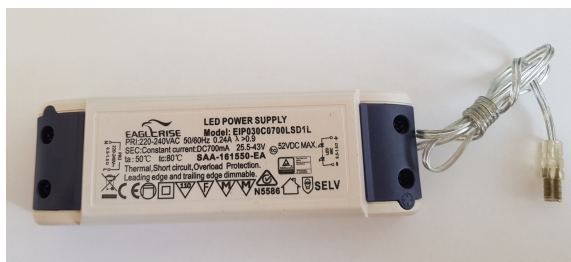

Synergy 21 LED light panel R400 with power supply unit Triac Dimm

kwh/1000h:	0,00
Lumens:	0
Watt:	0,0
Nominal Service Life:	0 Std.
Switching Cycles:	0
Opt. Ambient Temperature.:	0 °C

Dimming: TRIAC
Input: 220-240 VAC, 50/60Hz max 0.24A
Output: 700mA, 25.5-43VDC, 30W
with transparent connector plug

Accessories

Part No.	Name
147265	Netzkabel 230V Schutzkontakt CEE7(Stecker)->Open End mit Adernendhülsen, 1,8m,Black
183328	Synergy 21 Netzteil - DALI to Triac Dimmer *Tridonic*