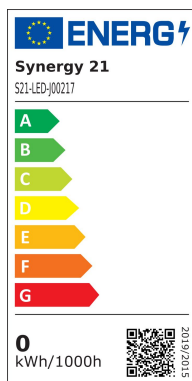

Synergy 21 LED light panel R400 with power supply unit Triac Dimm

kwh/1000h:	0,00
Lumens:	0
Watt:	0,0
Nominal Service Life:	0 Std.
Switching Cycles:	0
Opt. Ambient Temperature.:	0 °C

Dimming: TRIAC
Input: 220-240 VAC, 50/60Hz max 0.24A
Output: 700mA, 25.5-43VDC, 30W
with transparent connector plug