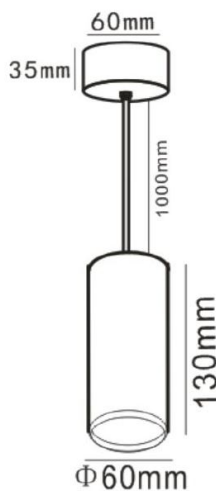

Synergy 21 LED lampholder GU10 suspended ceiling mounting

Socket for GU10 LED light source
Suspended ceiling mounting
Colour: white
Delivery WITHOUT bulb

Additional Images

Accessories

| Part No. | Name |
|----------|--|
| 90801 | Synergy 21 LED retrofit GU10 4x1W ww |
| 90882 | Synergy 21 LED retrofit GU10 4x1W nw |
| 90800 | Synergy 21 LED retrofit GU10 4x1W cw |
| 148502 | Synergy 21 LED Retrofit GU10 4W RGB-WW Spot *Milight/Miboxer* |
| 86948 | Synergy 21 LED Retrofit GU10 4x1W IR SECURITY LINE Infrared with 850nm |
| 114785 | Synergy 21 LED retrofit GU10 4x1W amber/orange |

| Part No. | Name |
|----------|--|
| 118706 | Synergy 21 LED Retrofit GU10 4x1W UV Ultraviolet |
| 121670 | Synergy 21 LED Retrofit GU10 4x1W IR SECURITY LINE Infrared with 940nm |