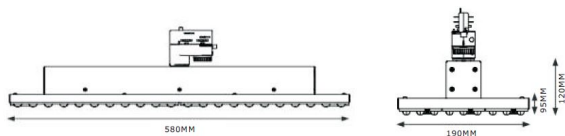

PI	Po	Irated	1	2	3
72W	60W	1800mA	—	—	—
66W	56W	1700mA	ON	—	—
62W	53W	1600mA	—	ON	—
58W	50W	1500mA	ON	ON	—
54W	46W	1400mA	—	—	ON
50W	43W	1300mA	ON	—	ON
46W	40W	1200mA	—	ON	ON
42W	36W	1100mA	ON	ON	ON

6xDA25°(DA)

DA 25°
DA 25°
DA 25°