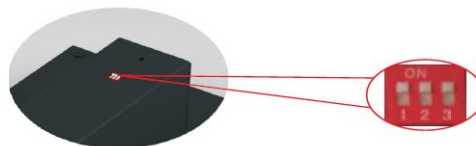

PI	Po	Irated	1	2	3
72W	60W	1800mA	—	—	—
66W	56W	1700mA	ON	—	—
62W	53W	1600mA	—	ON	—
58W	50W	1500mA	ON	ON	—
54W	46W	1400mA	—	—	ON
50W	43W	1300mA	ON	—	ON
46W	40W	1200mA	—	ON	ON
42W	36W	1100mA	ON	ON	ON

6xDA25°(DA)

DA 25°
DA 25°
DA 25°