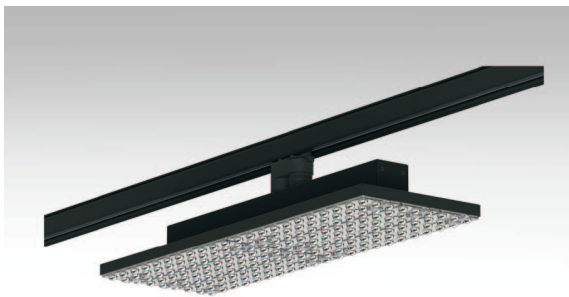

Synergy 21 LED track series for track-plate standard DA nw

kwh/1000h:	79,20
Lumens:	9300
Watt:	72,0
Nominal Service Life:	40000 Std.
Switching Cycles:	50000
Opt. Ambient Temperature.:	25 °C

LED module for Synergy21 LED RailLine LED track system Powergear
 Size: 580x190x120mm (LxWxH)
 Colour: black RAL9006
 Lumen: 9300lm @72W
 Light colour: 4250K ±250, RA>83
 Beam angle: 25°
 Watt: 72W can adjust to 66W/62W/58W/54W/50W/46W/42W
 Cabling: Track adapter, ERCO compatible
 Protection class: IP20 / IK06

5-year guarantee, ENEC and IK06 certified

Energy efficiency class: A++
 kWh/1000h: 79.2

Additional Images

PI	Po	Irated	1	2	3
72W	60W	1800mA	—	—	—
66W	56W	1700mA	ON	—	—
62W	53W	1600mA	—	ON	—
58W	50W	1500mA	ON	ON	—
54W	46W	1400mA	—	—	ON
50W	43W	1300mA	ON	—	ON
46W	40W	1200mA	—	ON	ON
42W	36W	1100mA	ON	ON	ON

6xDA25°(DA)

DA 25°
DA 25°
DA 25°

Accessories

Part No.	Name
143499	Synergy 21 by EUTRAC 3~AUFBAUSCHIENEN-Set, Weiss, 6 meter