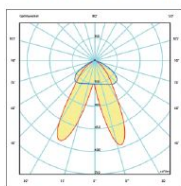

PI	Po	Irated	1	2	3
72W	60W	1800mA	—	—	—
66W	56W	1700mA	ON	—	—
62W	53W	1600mA	—	ON	—
58W	50W	1500mA	ON	ON	—
54W	46W	1400mA	—	—	ON
50W	43W	1300mA	ON	—	ON
46W	40W	1200mA	—	ON	ON
42W	36W	1100mA	ON	ON	ON

6xDA25°(DA)

DA 25°
DA 25°
DA 25°