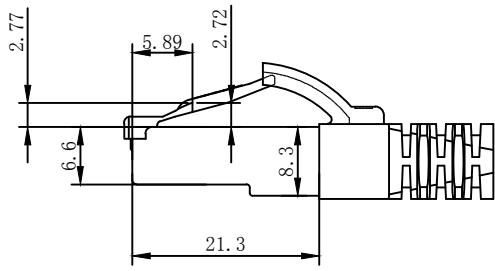

3P Certified CAT.6A S/FTP 26AWG LSZH TPE 500MHz ISO/IEC 11801 Class Ea Channel Link 100% tested & EN 50173-1 & ANSI/TIA-568-C.2 www.Synergy21.de **CE**

WIRING DIAGRAM

NOTE:

1. ELECTRICAL TEST:
 - (1). 100% OPEN SHORT, MISS WIRE TEST
 - (2). INSULATION RESISTANCE:DC 300V 10M Ohm;
 - (3). CONDUCTOR RESISTANCE:3Ω Max (More than 3m, add one ohm per meter) ;
2. FLUKE TEST LIMIT:ISO11801 Channel Class EA
3. Working temperature:-10°C ~ + 60°C
4. Storage temperature:-20°C~+75°C
5. ROHS2.0 AND REACH COMPLIANT
6. Support PoE+ per IEEE 802.3at, Max to 30 Watt
7. TPE LSZH:Non fire retardant (Conform IEC60754-2、IEC 61034)
8. Packing:Synergy21 PE Bag+Label
9. Minimum of the bending radius is 60mm

MATERIAL LIST:

③	OVER MOLD	PVC 75A	2PCS	
②	PLUG	POLYCARBONATE RJ45 8P8C PIN GOLD PLATED 3U", LONG BODY, TRANSPARENT BLUE	2PCS	
①	CABLE	S/FTP CAT.6A (26AWG BC*1P+AL-FOIL)*4PAIR+Braid AL-MG+ JACKET:TPE LSZH, OD:6.0±0.2MM	1PCS	
NO.	PARTS NAME	SPECIFICATION STANDARD	QT' Y	REMARK

SYNERGY 21					
CUSTOMER				ITEM NO.	See The Chart
PRODUCT NAME	CAT.6A S/FTP PATCH CORD TPE LSZH	manufacture country:	CHINA	UNIT	MM
NEW		2019-03-19	A	DRAWNBY	CHECKBY
BY		CHK	REVISION RECORD MODIFICATIONS	DATE	REV.
				SYNERGY 21	SYNERGY 21
				SYNERGY 21	2019-03-19