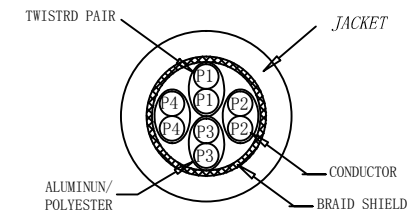

3P Certified CAT.6A S/FTP 26AWG LSZH TPE 500MHz ISO/IEC 11801 Class Ea Channel Link 100% tested & EN 50173-1 & ANSI/TIA-568-C.2 www.Synergy21.de **CE**

WIRING DIAGRAM

NOTE:

1. ELECTRICAL TEST:
 - (1). 100% OPEN SHORT, MISS WIRE TEST
 - (2). INSULATION RESISTANCE:DC 300V 10M Ohm;
 - (3). CONDUCTOR RESISTANCE:3Ω Max (More than 3m, add one ohm per meter) ;
2. FLUKE TEST LIMIT:ISO11801 Channel Class EA
3. Working temperature:-10°C ~ + 60°C
4. Storage temperature:-20°C~+75°C
5. ROHS2.0 AND REACH COMPLIANT
6. Support PoE+ per IEEE 802.3at, Max to 30 Watt
7. TPE LSZH:Non fire retardant (Conform IEC60754-2、IEC 61034)
8. Packing:Synergy21 PE Bag+Label
9. Minimum of the bending radius is 60mm

MATERIAL LIST:

③	OVER MOLD	PVC 75A	2PCS	
②	PLUG	POLYCARBONATE RJ45 8P8C PIN GOLD PLATED 3U", LONG BODY, TRANSPARENT BLUE	2PCS	
①	CABLE	S/FTP CAT.6A (26AWG BC*1P+AL-FOIL)*4PAIR+Braid AL-MG+ JACKET:TPE LSZH, OD:6.0±0.2MM	1PCS	
NO.	PARTS NAME	SPECIFICATION STANDARD	QT' Y	REMARK

SYNERGY 21					
CUSTOMER				ITEM NO.	See The Chart
PRODUCT NAME	CAT.6A S/FTP PATCH CORD TPE LSZH	manufacture country:	CHINA	UNIT	MM
NEW		2019-03-19	A	DRAWNBY	CHECKBY
BY		CHK	REVISION RECORD MODIFICATIONS	DATE	REV.
				SYNERGY 21	SYNERGY 21
				SYNERGY 21	2019-03-19