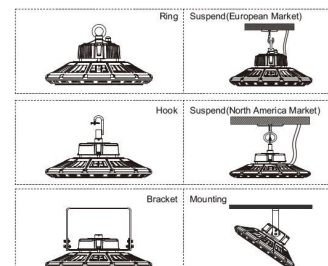

## Additional Images

Dimension

Installation:

Weight:4.80Kg