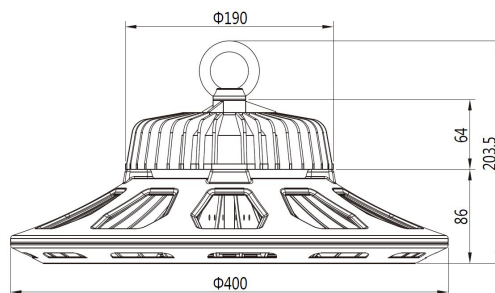

Weight:4.80Kg

Product Description

1. 1, Compact and fasion design .Light weighted : 4.80kg
2. 2, Philips 3030 LED as light source , CR>80Ra
3. 3, MEAN WELL HBG Series power supply . PF>0.95
4. 4, High lumen efficiency : 135lm/w
5. 5, 5 years warranty .

Performance Summary

Input Power: 80W, 100W, 150W, 200W, 230W
CRI: >70Ra/80Ra
CCT: 3000k-6500K
Input Voltage:90-305Vac
Limited Warranty :5 years' warranty
High Efficacy L.lifetime: 50000hours
Dimming:Non-dimmable & 1-10V Dimmable
Working Temperature : - 20°C – +45 °C(Amb)

Accessories

Part No.	Name
139692	Synergy 21 LED Spot Pendelleuchte UFO zub. Radar Kit L
142948	Synergy 21 LED Spot Pendelleuchte UFO zub. Wandhalterung für UFO size L Bügel lang
142947	Synergy 21 LED spot pendant light UFO add. Wall bracket for UFO size L bracket short
144400	Synergy 21 LED spot pendant light UFO add. Ball cage L
148949	Synergy 21 LED spot pendant light UFO add. Lampshade L
148726	Synergy 21 - Waterproof connector 1:1