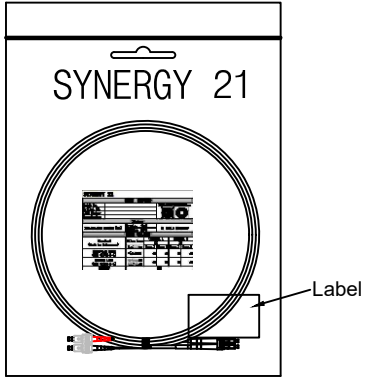

NO	SPECIFICATION STANDARD	QT' Y	REMARK
BY	CHK		

SYNERGY 21							
CUSTOMER				ITEM NO.	See the chart		
PRODUCT NAME	SC/UPC-LC/UPC OM3 50/125um Duplex LSZH Patch cord	Manufacture country	CHINA	UNIT	MM		
DRAWNBY	CHECKBY	APPOBY	DATE				
SYNERGY 21	SYNERGY 21	SYNERGY 21	2017-10-15				

add the Faser and minimum bending radius

2022-2-17

A1

NEW

2017-10-15

A

REVISION RECORD MODIFICATIONS

DATE

REV

SYNERGY 21

SYNERGY 21

SYNERGY 21

2017-10-15

Chart:

NO.	ITEM NO.	LENGTH.	Color	EAN Nummer	packing
1	S216754	0.5M	Aqua	4038816068941	SYNERGY 21 BAG A
2	S216755	1M	Aqua	4038816068958	SYNERGY 21 BAG A
3	S216756	1.5M	Aqua	4038816068965	SYNERGY 21 BAG A
4	S216757	2M	Aqua	4038816068972	SYNERGY 21 BAG A
5	S216758	3M	Aqua	4038816147622	SYNERGY 21 BAG B
6	S216759	5M	Aqua	4038816068996	SYNERGY 21 BAG B
7	S216760	10M	Aqua	4038816069016	SYNERGY 21 BAG B
8	S216761	15M	Aqua	4038816069030	SYNERGY 21 BAG B

PACKING DRAW

SYNERGY 21												
CUSTOMER					ITEM NO.			See the chart				
add the Faser and minimum bending radius					2022-2-17	A1	PRODUCT NAME	SC/APC-LC/APC OM3 50/125um Duplex LSZH Patch cord	Manufacture country	CHINA	UNIT	MM
NEW					2017-10-15	A	DRAWNBY	CHECKBY	APPOBY	DATE		
BY	CHK	REVISION RECORD MODIFICATIONS			DATE	REV	SYNERGY 21	SYNERGY 21	SYNERGY 21	2017-10-15		