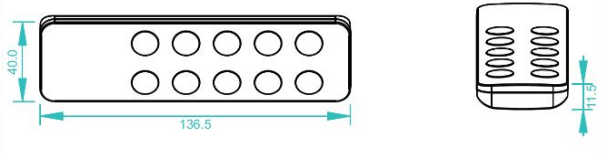

Synergy 21 LED control unit EOS 05 hand-held transmitter mono 3

Single colour DIM 4-zone remote control
only suitable for controllers of the EOS 05 series
103504, 111315, 112694, 113466, 116291, 116292

4 zone single colour dimm remote control
With status memory in case of power failure
Reception up to 15 metres away

Operating temperature: -10°C - +60°C
Dimensions: 60*115*13mm

Additional Images

Accessories