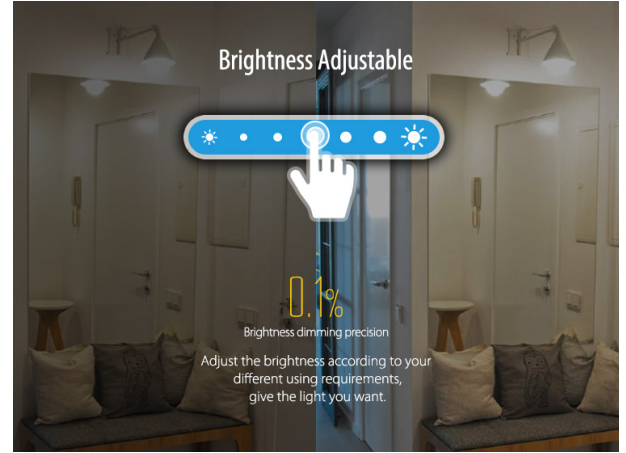

8 zones control, solve your problem of lacking zones

Many zones, control independently, satisfy all your requirement.
One remote is enough to control different area.

COMPATIBLE REMOTE SHEET

Product	Compatible Remote

Accessories

Part No.	Name
147689	Batterien Micro AAA 1,5V *Duracell* Industrial 10er Pack
147946	Synergy 21 LED Panel round 6W RGB-WW with RF and WLAN *Milight/Miboxer*
147979	Synergy 21 LED Panel round 12W RGB-WW with RF and WLAN *Milight/Miboxer*
147980	Synergy 21 LED panel round 15W RGB-WW with RF and WLAN IP54 *Milight/Miboxer*
148008	Synergy 21 LED garden lamp 9W RGB-WW with RF and WLAN IP65 24V *Milight/Miboxer*
148010	Synergy 21 LED garden lamp 9W RGB-WW with RF and WLAN IP65 230V *Milight/Miboxer*