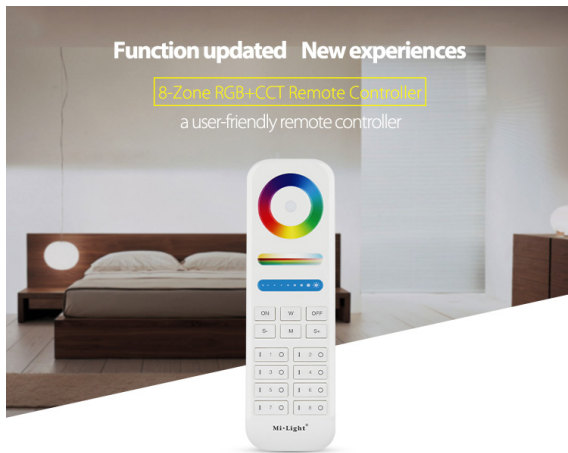

## Synergy 21 LED remote RGB-WW (RGB-CCT) 8 zones \*Milight/Miboxer\*

Experience the ultimate control over your lighting with our stunning remote control. This innovative touch remote control is specially designed for RGB & CCT LEDs and offers you a variety of functions to customise your lighting to your liking.

With the highly sensitive RGB colour wheel, you can effortlessly select any colour and bathe your surroundings in atmospheric light.

The dimmer slide and colour mixing slider allow you to adjust the brightness continuously and mix colours precisely so that you can create the perfect atmosphere.

The versatile programme and speed button allows you to switch between different light programmes at the touch of a button and adjust the speed of the light changes individually.

Thanks to the 8 zone control, you can control up to 8 different zones separately and create the desired ambience in every room - whether in the living room, bedroom or garden. The on/off button gives you full control to switch your LED lighting on or off at any time.

The remote control requires 2 AAA batteries (not included), which gives you the flexibility to work without annoying cables. This remote control is not only a technical highlight, but also an elegant accessory that fits into any modern home. Its ease of use and versatility make it the perfect choice for anyone who wants to control their LED lighting easily and efficiently. Experience light in a new dimension with the 8 zone RGB+CCT remote control and take your lighting to the next level.