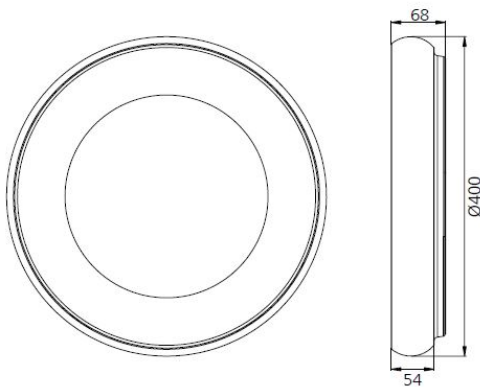

Connection: 200-240V AC
Dimmable: yes triac
Wattage: 35 Watt
Lumen: 2835 lm
CRI: >80
Light colour: warm white, 3000K
Beam angle: 120°
Operating temperature: -20° +45° C
Size: Ø400mm
Height: 68mm
Weight: 2000 g

Energy efficiency class: A+
kWh/1000h: 25

Image similar

Attributes

Attribute	Value
-----------	-------

Abstrahlwinkel:	120
Betriebstemperatur:	-20 bis +45
CRI:	>80
Dimmbar:	TRIAC
Grösse:	Ø400*68
LED - Gehäusefarbe:	schwarz
LED - Gehäusematerial:	Kunststoff
Lichtfarbe:	warmweiß
Lichtfarbe in Kelvin:	3000
Lumen:	2835
Schutzklasse:	IP20
Volt:	230
Weight:	0.2 Kg
Warranty:	60.00 Months

Additional Images

- IP40, CRI-80, 120° Beam angle
- Hallow & anti-glare design, Unique, Elegant
- Multi-Installation: Suspending & Surface mounted