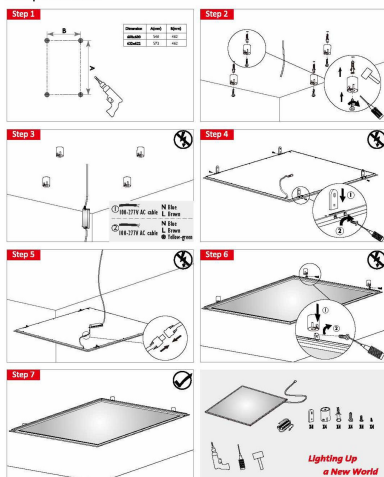

## Synergy 21 LED light panel accessories mounting kit cylinder for V3 PRO panel white

Ceiling mounting set for Synergy21 LED panels  
Suitable for ceiling or wall mounting or similar.  
consisting of:  
4x ceiling mounting bracket 30\*39mm  
4x mounting bolts  
Screws and wall plugs  
Colour white

### Additional Images

### LED Panel Light - Column Surface Mounted