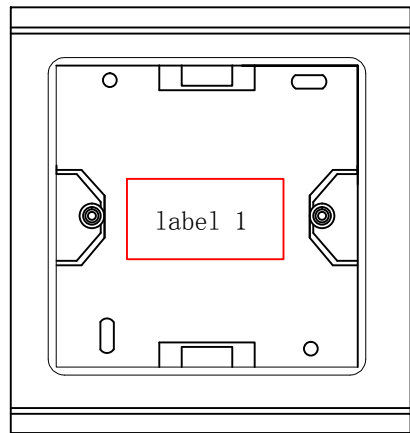

ITEM NO.	COLOUR
S216328	Pure White RAL9010
S216329	Pearl White RAL1013

**NOTE:**

MATERIAL: ABS

SIZE: 80MM\*80MM\*40MM

RoHS2.0 AND REACH COMPLIANT

ACCESSORY: SCREW M3\*14 2PCS

		UPDATE PACKING TYPE			2018-03-20	A3	SYNERGY 21					
		UPDATE PRODUCT			2014-09-24	A2	CUSTOMER		ITEM NO.	see the chart		
		UPDATE ROHS COMPLIANT			2013-07-10	A1	PRODUCT NAME	mounting box	manufacture country:	CHINA	UNIT	MM
		NEW			2011-07-11	A	DRAWNBY	CHECKBY	APPOBY	DATE		
BY	CHK	REVISION RECORD MODIFICATIONS			DATE	REV.	SYNERGY 21	SYNERGY 21	SYNERGY 21	2018-03-20		

mounting box+pe bag

pe bag label

96PCS/CTN+LABEL 1

SHIPPING MARK

PO NO. :  
REACH and ROHS 2.0 Compliant  
MADE IN CHINA

SIDE MARK

PO NO. :  
Item no:  
Q' TY:  
N. W  
G. W  
Carton no.  
MEAS.

1. Packing: 1PCS/PE Bag A+Label 1, 96PCS/CTN+LABEL 1
2. “工” type sealing
3. “井” type packaging