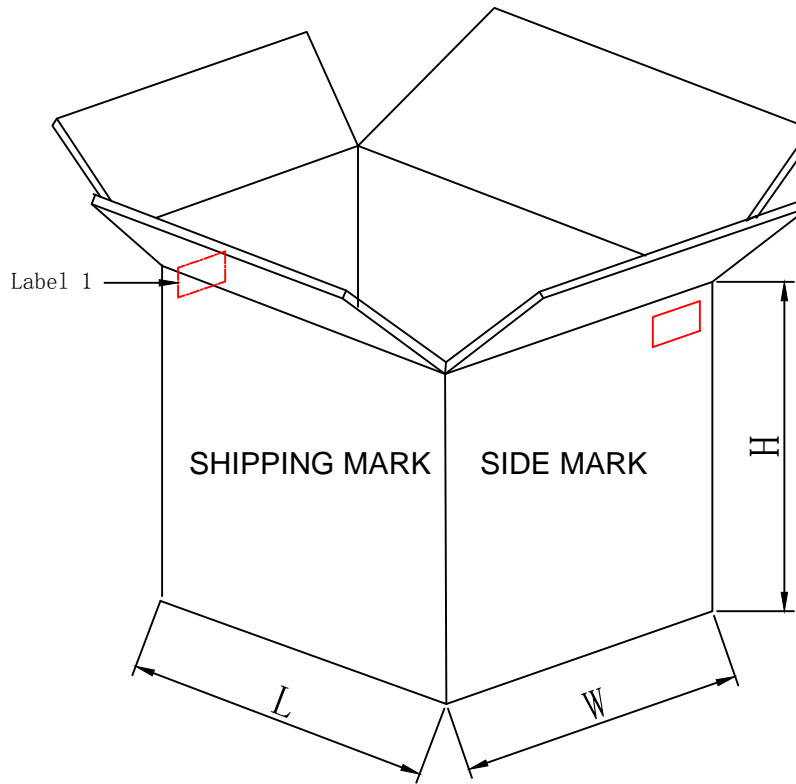

ITEM NO.	COLOUR
S216328	Pure White RAL9010
S216329	Pearl White RAL1013

**NOTE:**

MATERIAL: ABS

SIZE: 80MM\*80MM\*40MM

RoHS2.0 AND REACH COMPLIANT

ACCESSORY: SCREW M3\*14 2PCS

		UPDATE PACKING TYPE			2018-03-20	A3	SYNERGY 21					
		UPDATE PRODUCT			2014-09-24	A2	CUSTOMER		ITEM NO.	see the chart		
		UPDATE ROHS COMPLIANT			2013-07-10	A1	PRODUCT NAME	mounting box	manufacture country:	CHINA	UNIT	MM
		NEW			2011-07-11	A	DRAWNBY	CHECKBY	APPOBY	DATE		
BY	CHK	REVISION RECORD MODIFICATIONS			DATE	REV.	SYNERGY 21	SYNERGY 21	SYNERGY 21	2018-03-20		

mounting box+pe bag

pe bag label

96PCS/CTN+LABEL 1

SHIPPING MARK

PO NO. :  
REACH and ROHS 2.0 Compliant  
MADE IN CHINA

SIDE MARK

PO NO. :  
Item no:  
Q' TY:  
N. W  
G. W  
Carton no.  
MEAS.

1. Packing: 1PCS/PE Bag A+Label 1, 96PCS/CTN+LABEL 1
2. “工” type sealing
3. “井” type packaging

<b>SYNERGY 21</b>												
					CUSTOMER			ITEM NO.	see the chart			
UPDATE PACKING TYPE					2018-03-20	A3	PRODUCT NAME	PACKING	manufacture country:	CHINA	UNIT	MM
NEW							DRAWNBY	CHECKBY	APPOBY	DATE		
BY	CHK	REVISION RECORD MODIFICATIONS			DATE	REV.	SYNERGY 21	SYNERGY 21	SYNERGY 21	2018-03-20		