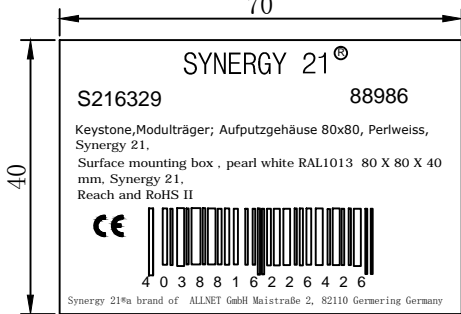

ITEM NO.	COLOUR
S216328	Pure White RAL9010
S216329	Pearl White RAL1013

**NOTE:**

MATERIAL: ABS

SIZE: 80MM\*80MM\*40MM

RoHS2.0 AND REACH COMPLIANT

ACCESSORY: SCREW M3\*14 2PCS

		UPDATE PACKING TYPE			2018-03-20	A3	SYNERGY 21					
		UPDATE PRODUCT			2014-09-24	A2	CUSTOMER		ITEM NO.	see the chart		
		UPDATE ROHS COMPLIANT			2013-07-10	A1	PRODUCT NAME	mounting box	manufacture country:	CHINA	UNIT	MM
		NEW			2011-07-11	A	DRAWNBY	CHECKBY	APPOBY	DATE		
BY	CHK	REVISION RECORD MODIFICATIONS			DATE	REV.	SYNERGY 21	SYNERGY 21	SYNERGY 21	2018-03-20		

mounting box+pe bag

pe bag label

96PCS/CTN+LABEL 1

SHIPPING MARK

PO NO. :  
REACH and ROHS 2.0 Compliant  
MADE IN CHINA

SIDE MARK

PO NO. :  
Item no:  
Q' TY:  
N. W  
G. W  
Carton no.  
MEAS.

1. Packing: 1PCS/PE Bag A+Label 1, 96PCS/CTN+LABEL 1
2. “工” type sealing
3. “井” type packaging

<b>SYNERGY 21</b>												
					CUSTOMER			ITEM NO.	see the chart			
UPDATE PACKING TYPE					2018-03-20	A3	PRODUCT NAME	PACKING	manufacture country:	CHINA	UNIT	MM
NEW							DRAWNBY	CHECKBY	APPOBY	DATE		
BY	CHK	REVISION RECORD MODIFICATIONS			DATE	REV.	SYNERGY 21	SYNERGY 21	SYNERGY 21	2018-03-20		