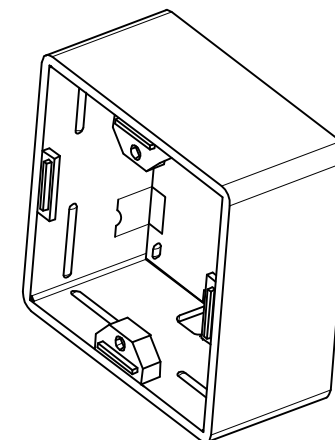

ITEM NO.	COLOUR
S216328	Pure White RAL9010
S216329	Pearl White RAL1013

**NOTE:**

MATERIAL: ABS

SIZE: 80MM\*80MM\*40MM

RoHS2.0 AND REACH COMPLIANT

ACCESSORY: SCREW M3\*14 2PCS

		UPDATE PACKING TYPE			2018-03-20	A3	SYNERGY 21					
		UPDATE PRODUCT			2014-09-24	A2	CUSTOMER		ITEM NO.	see the chart		
		UPDATE ROHS COMPLIANT			2013-07-10	A1	PRODUCT NAME	mounting box	manufacture country:	CHINA	UNIT	MM
		NEW			2011-07-11	A	DRAWNBY	CHECKBY	APPOBY	DATE		
BY	CHK	REVISION RECORD MODIFICATIONS			DATE	REV.	SYNERGY 21	SYNERGY 21	SYNERGY 21	2018-03-20		

mounting box+pe bag

pe bag label

96PCS/CTN+LABEL 1

SHIPPING MARK

PO NO. :  
REACH and ROHS 2.0 Compliant  
MADE IN CHINA

SIDE MARK

PO NO. :  
Item no:  
Q' TY:  
N. W  
G. W  
Carton no.  
MEAS.

1. Packing: 1PCS/PE Bag A+Label 1, 96PCS/CTN+LABEL 1
2. “工” type sealing
3. “井” type packaging