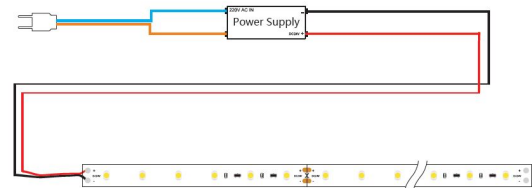

Voltage: 24V, max4A
Watt: 96W±10%
Light colour: warm white, 3100K±250k
Brightness: 7600lm
Beam angle: 120°
Protection class: IP20
Number of LEDs: 1200*3528SMD
Dimensions: 20000*10*3 mm
PCB colour: white, open cable end (360±5mm)
Operating temperature: -25°C to +40°C
Weight: 0.500kg
Can be shortened every 10 LED 16.5cm
Adhesive tape: yes 3M on the back

Make sure that the LED strip does not exceed a working temperature of 40°C, otherwise its service life cannot be guaranteed.

No guarantee can be given for overheated LED strips

Attributes

Attribute	Value
Abstrahlwinkel:	120
Ampere:	4
CC oder CV:	CV
CRI:	>80
Dimmbar:	abhängig vom Netzteil
Länge:	20
LED Strip Klebeband:	ja
LED Strip Breite:	10
LED Strip Höhe:	3
LED Strip kürzbar:	160.50
LED Strip Länge:	20000
Lichtfabe in Kelvin:	3100
Lichtfarbe:	warmweiß
Lichtfarbe in Kelvin:	3100
Lichtfarbe Name:	warmweiß
Lumen:	7600
Schutzklasse:	IP20
Volt:	24
Weight:	0.5 Kg
Warranty:	60.00 Months

Additional Images

The relationship of curve variation between voltage and the length of the led strip in single drive 60leds

Accessories

Part No.	Name
140931	Mean Well power supply - 24V 100W dimmable IP65
122587	Synergy 21 Netzteil - 24V 120W Osram IP64
174020	Synergy 21 Power supply - 24V 100W BILTON