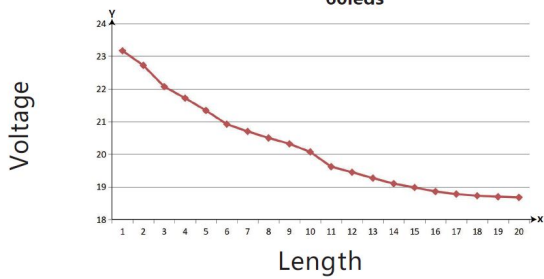

Voltage: 24V, max4A
Watt: 96W±10%
Light colour: warm white, 3100K±250k
Brightness: 7600lm
Beam angle: 120°
Protection class: IP20
Number of LEDs: 1200*3528SMD
Dimensions: 20000*10*3 mm
PCB colour: white, open cable end (360±5mm)
Operating temperature: -25°C to +40°C
Weight: 0.500kg
Can be shortened every 10 LED 16.5cm
Adhesive tape: yes 3M on the back

Make sure that the LED strip does not exceed a working temperature of 40°C, otherwise its service life cannot be guaranteed.

No guarantee can be given for overheated LED strips

Attributes

Attribute	Value
Abstrahlwinkel:	120
Ampere:	4
CC oder CV:	CV
CRI:	>80
Dimmbar:	abhängig vom Netzteil
Länge:	20
LED Strip Klebeband:	ja
LED Strip Breite:	10
LED Strip Höhe:	3
LED Strip kürzbar:	160.50
LED Strip Länge:	20000
Lichtfabe in Kelvin:	3100
Lichtfarbe:	warmweiß
Lichtfarbe in Kelvin:	3100
Lichtfarbe Name:	warmweiß
Lumen:	7600
Schutzklasse:	IP20
Volt:	24
Weight:	0.5 Kg
Warranty:	60.00 Months

Additional Images

The relationship of curve variation between voltage and the length of the led strip in single drive 60leds

Accessories

Part No.	Name
140931	Mean Well power supply - 24V 100W dimmable IP65
122587	Synergy 21 Netzteil - 24V 120W Osram IP64
174020	Synergy 21 Power supply - 24V 100W BILTON