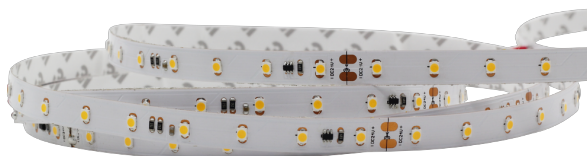

The relationship of curve variation between voltage and the length of the led strip in single drive 60leds