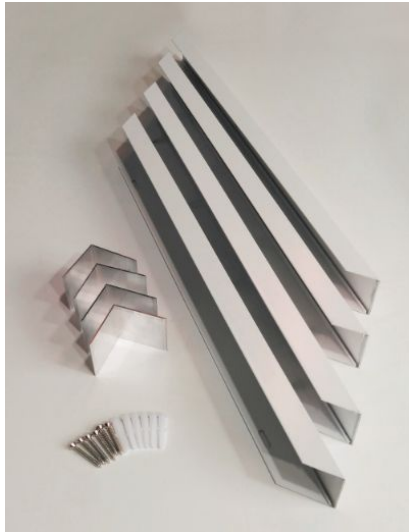

Synergy 21 LED light panel for surface mounting frame 300*1200 white *without screws*

Suitable for 298*1198mm panels
Frame colour: RAL9016
height 5,3cm

Attributes

Attribute	Value
Weight:	1.55 Kg
Warranty:	24.00 Months

Additional Images

Accessories

Part No.	Name
149461	Synergy 21 LED light panel 300*1200 neutral white 45W V4 white
149597	Synergy 21 LED light panel 300*1200 RGB-W 24V V3
150244	Synergy 21 LED light panel 300*1200 KW / W 45W V4
150245	Synergy 21 LED light panel 300*1200 WW / W 45W V4
150247	Synergy 21 LED light panel 300*1200 neutral white 45W V4 white UGR<19
150248	Synergy 21 LED light panel 300*1200 KW / W 45W V4 UGR<19
150249	Synergy 21 LED light panel 300*1200 WW / W 45W V4 UGR<19
150697	Synergy 21 LED light panel 300*1200 dual white (CCT) 45W V4 white
150698	Synergy 21 LED light panel 300*1200 dual white (CCT) Power supply unit
134899	Synergy 21 Netzteil - Einschaltstrombegrenzer OSRAM