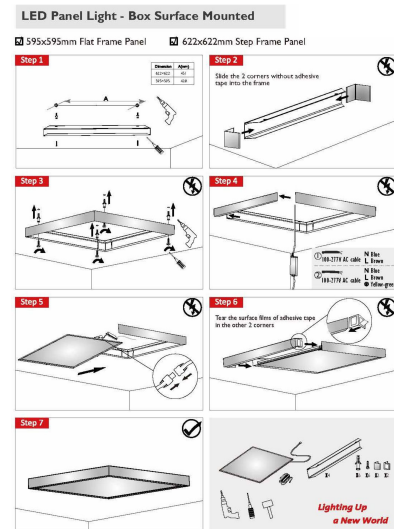

Accessories

Part No.	Name
149461	Synergy 21 LED light panel 300*1200 neutral white 45W V4 white
149597	Synergy 21 LED light panel 300*1200 RGB-W 24V V3
150244	Synergy 21 LED light panel 300*1200 KW / W 45W V4
150245	Synergy 21 LED light panel 300*1200 WW / W 45W V4
150247	Synergy 21 LED light panel 300*1200 neutral white 45W V4 white UGR<19
150248	Synergy 21 LED light panel 300*1200 KW / W 45W V4 UGR<19
150249	Synergy 21 LED light panel 300*1200 WW / W 45W V4 UGR<19
150697	Synergy 21 LED light panel 300*1200 dual white (CCT) 45W V4 white
150698	Synergy 21 LED light panel 300*1200 dual white (CCT) Power supply unit
134899	Synergy 21 Netzteil - Einschaltstrombegrenzer OSRAM