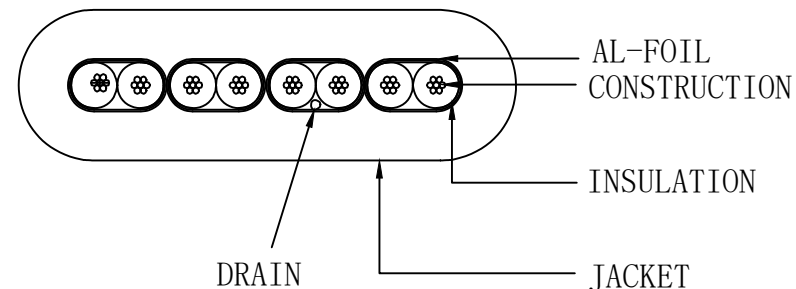

CAT.6A/Class Ea U/FTP FLAT TPE PATCH CABLE 500 MHz 4PAIRS ISO11801 & EN50173 & ANSI/TIA568C.2 www.Synergy21.de **CE** 21-RC

WIRING DIAGRAM

NOTE:

- 100% OPEN SHORT, MISS WIRE TEST
- Fluke test (Length ≤ 20m)  
Test limit: ISO 11801 CHANNEL CLASS Ea
- ROHS 3.0 AND REACH COMPLIANT
- Halogen free: IEC 60754-2

MATERIAL LIST

③	OVER MOLD	PVC COLOUR SEE THE CHART	2	
②	CONNECTOR	RJ45 8P8C shielded Plug, Pin Gold Plated 3U", Transparence blue	2	
①	CABLE	CAT.6A U/FTP (32AWG BC*1P+AL-FOIL)*4PAIRS+DRAIN(AL-MG)+JACKET: Super Flex TPE, OD:6.5*2.0±0.2mm	1	
NO.	PARTS NAME	SPECIFICATION STANDARD	QT' Y	REMARK