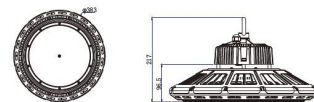

AC 90-305V/50-60Hz
Dimmable: no
Power: 160 Watt
Luminous flux: 21600 lm
Efficiency: 135lm/W
Beam angle: 90°
CRI Ra: > 80
Light colour: neutral white
Kelvin: 4000K ± 10%
Operating temperature: -40 to +55°C
Protection class: IP65, IK10, "D" mark according to EN 60598-2-24
Weight: 4.8kg
Diameter: 325mm
Complete height: 187.5mm

Additional Images

Dimension

Installation:

Product Description

- 1, Compact and fasion design .Light weighted : 4.80kg
- 2, Philips 3030 LED as light source , CR>80Ra
- 3, MEAN WELL HBG Series power supply . PF>0.95
- 4, High lumen efficiency : 135lm/w
- 5, 5 years warranty .