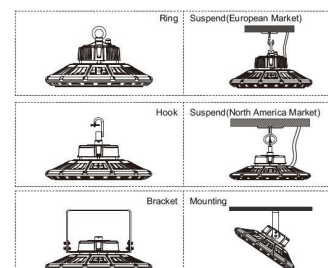

AC 90-305V/50-60Hz
Dimmable: no
Power: 160 Watt
Luminous flux: 21600 lm
Efficiency: 135lm/W
Beam angle: 90°
CRI Ra: > 80
Light colour: neutral white
Kelvin: 4000K ± 10%
Operating temperature: -40 to +55°C
Protection class: IP65, IK10, "D" mark according to EN 60598-2-24
Weight: 4.8kg
Diameter: 325mm
Complete height: 187.5mm

Additional Images

Dimension

Installation:

Product Description

- 1, Compact and fasion design .Light weighted : 4.80kg
- 2, Philips 3030 LED as light source , CR>80Ra
- 3, MEAN WELL HBG Series power supply . PF>0.95
- 4, High lumen efficiency : 135lm/w
- 5, 5 years warranty .