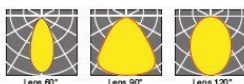

AC 90-305V/50-60Hz
Dimmable: no
Power: 160 Watt
Luminous flux: 21600 lm
Efficiency: 135lm/W
Beam angle: 90°
CRI Ra: > 80
Light colour: neutral white
Kelvin: 4000K ± 10%
Operating temperature: -40 to +55°C
Protection class: IP65, IK10, "D" mark according to EN 60598-2-24
Weight: 4.8kg
Diameter: 325mm
Complete height: 187.5mm

Energy efficiency class: A++
kWh/1000h: 160

5 year guarantee
IES files available on request

Attributes

| Attribute | Value |
|------------------------|--------------|
| Abstrahlwinkel: | 90 |
| Betriebstemperatur: | -40 bis +55 |
| CRI: | >80 |
| Dimmbar: | nein |
| Grösse: | 260*177,5 |
| LED - Gehäusefarbe: | schwarz |
| LED - Gehäusematerial: | Aluminium |
| Lichtfarbe: | neutralweiß |
| Lichtfarbe in Kelvin: | 4000 |
| Lumen: | 21600 |
| Schutzklasse: | IP65, IK10 |
| Volt: | 230 |
| Weight: | 4.8 Kg |
| Warranty: | 60.00 Months |

Additional Images

Dimension

Installation:

Product Description

- 1, Compact and fasion design .Light weighted : 4.80kg
- 2, Philips 3030 LED as light source , CR>80Ra
- 3, MEAN WELL HBG Series power supply . PF>0.95
- 4, High lumen efficiency : 135lm/w
- 5, 5 years warranty .