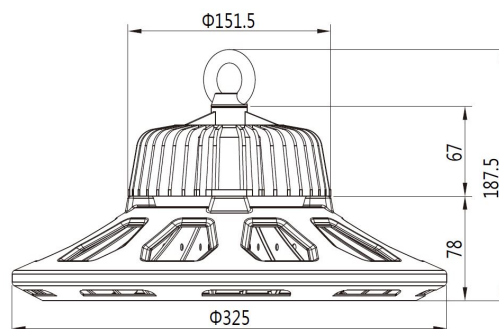

Product Description

1. 1, Compact and fasion design .Light weighted : 4.80kg
2. 2, Philips 3030 LED as light source , CR>80Ra
3. 3, MEAN WELL HBG Series power supply . PF>0.95
4. 4, High lumen efficiency : 135lm/w
5. 5, 5 years warranty .

Performance Summary

Input Power: 80W, 100W, 150W, 200W, 230W
CRI: >70Ra/80Ra
CCT: 3000k-6500K
Input Voltage:90-305Vac
Limited Warranty :5 years' warranty
High Efficacy Lifetime: 50000hours
Dimming:Non-dimmable & 1-10V Dimmable
Working Temperature : - 20°C – +45 °C(Amb)

Accessories

Part No.	Name
139691	Synergy 21 LED Spot Pendelleuchte UFO zub. Radar Kit M
142946	Synergy 21 LED spot pendant light UFO add. Wall bracket for UFO size M bracket long
142945	Synergy 21 LED spot pendant light UFO add. Wall bracket for UFO size M bracket short
144401	Synergy 21 LED Spot Pendelleuchte UFO zub. Ballschutzkorb M
148950	Synergy 21 LED Spot Pendelleuchte UFO zub. Lampenschirm M
148726	Synergy 21 - Waterproof connector 1:1