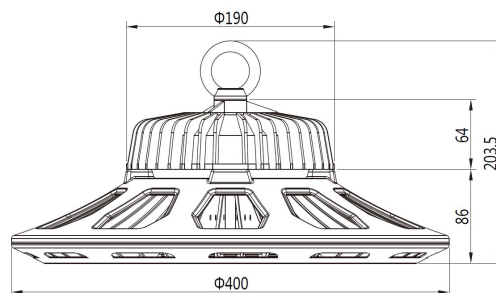

Weight:4.80Kg

Product Description

1. 1, Compact and fasion design .Light weighted : 4.80kg
2. 2, Philips 3030 LED as light source , CR>80Ra
3. 3, MEAN WELL HBG Series power supply . PF>0.95
4. 4, High lumen efficiency : 135lm/w
5. 5, 5 years warranty .

Performance Summary

Input Power: 80W, 100W, 150W, 200W, 230W
CRI: >70Ra/80Ra
CCT: 3000k-6500K
Input Voltage:90-305Vac
Limited Warranty :5 years' warranty
High Efficacy Lifetime: 50000hours
Dimming:Non-dimmable & 1-10V Dimmable
Working Temperature : - 20°C – +45 °C(Amb)

Accessories

Part No.	Name
139692	Synergy 21 LED Spot Pendelleuchte UFO zub. Radar Kit L
142948	Synergy 21 LED Spot Pendelleuchte UFO zub. Wandhalterung für UFO size L Bügel lang
142947	Synergy 21 LED spot pendant light UFO add. Wall bracket for UFO size L bracket short
144400	Synergy 21 LED spot pendant light UFO add. Ball cage L
148949	Synergy 21 LED spot pendant light UFO add. Lampshade L
124243	Mean Well power supply unit - DALI Controller