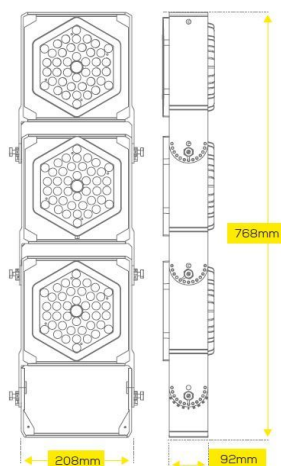

Attributes

Attribute	Value
Abstrahlwinkel:	30
CRI:	>80
Dimmbar:	nein
Grösse:	208*92*768
LED - Gehäusefarbe:	schwarz
LED - Gehäusematerial:	Aluminium
Lichtfarbe:	kaltweiß
Lichtfarbe in Kelvin:	5700
Lumen:	42000
Schutzklasse:	IP67
Volt:	230
Weight:	11.6 Kg
Warranty:	60.00 Months

Additional Images