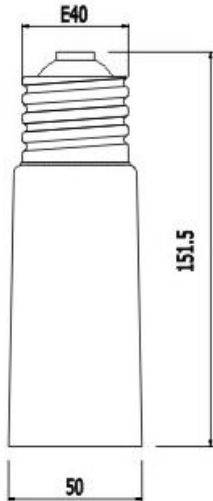

## Synergy 21 LED adapter for LED lamps E40->E40 long

Adapter for LED light sources  
from base E40 to E40  
Total extension 15cm