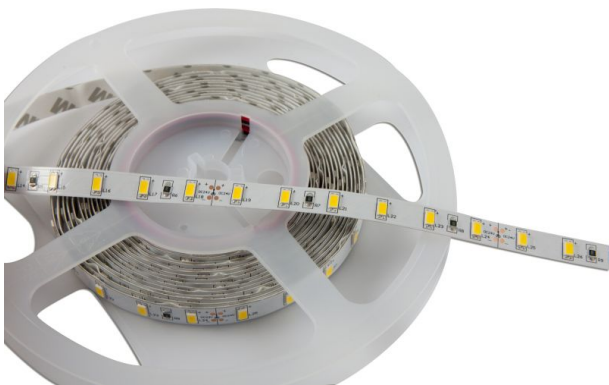

Attribute	Value
Ampere:	4
CC oder CV:	CV
CRI:	>80
Dimmbar:	abhängig vom Netzteil
LED Strip Klebeband:	ja
LED Strip Breite:	10
LED Strip Höhe:	2
LED Strip Klebeband:	ja
LED Strip kürzbar:	100
LED Strip Länge:	5000
Lichtfabe in Kelvin:	6000
Lichtfarbe:	kaltweiß
Lichtfarbe in Kelvin:	6000
Lichtfarbe Name:	kaltweiß
Lumen:	8650
Schutzklasse:	IP20
Volt:	24
Weight:	0.15 Kg

Additional Images