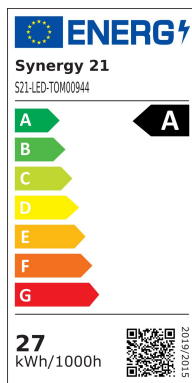

Synergy 21 LED Prometheus IP68 power supply V2

kwh/1000h:	27,00
Lumens:	1920
Watt:	24,0
Nominal Service Life:	35000 Std.
Switching Cycles:	50000
Opt. Ambient Temperature.:	25 °C

Power supply unit (constant current source) for single-colour Prometheus V1 and V2

Input: 170-250V, 50/60Hz (cable length 180cm)
Output: 350mA, 40-85V, 28W max (cable length 100cm)
Size 200x22x19mm

Attributes

Attribute	Value
Ampere:	0.35
Grösse:	200*22*19
Weight:	0.661 Kg

Additional Images