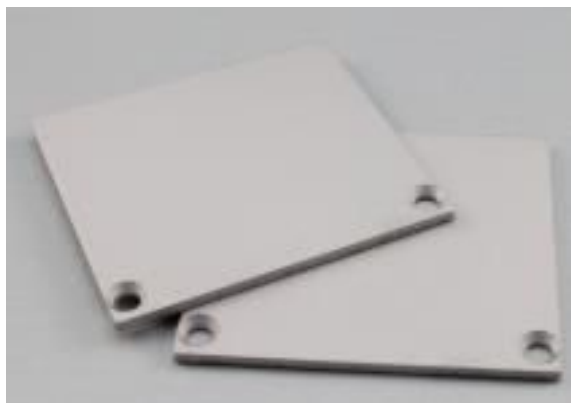

Synergy 21 LED U-profile with ALU065 end cap

End cap, 1 pair, one with hole, one without