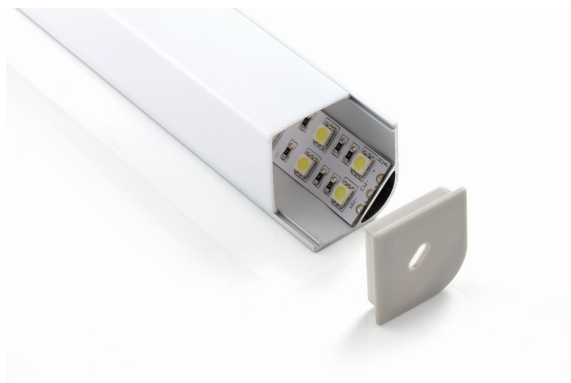

Synergy 21 LED U-Profil zub ALU015-R PMMA opal diffusor

PMMA opal diffusor
Long 2m