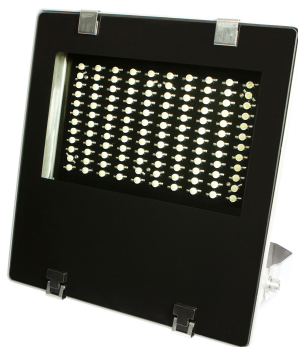

## Synergy 21 LED Spot Outdoor floodlight 100W cw

|                            |            |
|----------------------------|------------|
| kwh/1000h:                 | 100,00     |
| Lumens:                    | 10000      |
| Watt:                      | 100,0      |
| Nominal Service Life:      | 35000 Std. |
| Switching Cycles:          | 50000      |
| Opt. Ambient Temperature.: | 25 °C      |

With emergency power function and overheating protection  
 Operating voltage: > AC 207-253V/50-60Hz  
 LED: 100Watt high-power chips  
 Beam angle: 120°  
 Lumen: 10600lm  
 cool white: 6300K ±150  
 CRI: Ra>80  
 dimmable: yes (leading edge phase dimmer)  
 Housing: light grey with stainless steel mounting bracket  
 Front glass: toughened safety glass (ESG)  
 Operating temperature: -25°C to +55°C  
 Protection class: IP65 (water jet-proof)  
 Weight: 7kg  
 Dimensions: (l\*w\*h) 365\*340\*90mm

### Attributes

| Attribute       | Value |
|-----------------|-------|
| Abstrahlwinkel: | 120   |

| Attribute              | Value           |
|------------------------|-----------------|
| Betriebstemperatur:    | -25°C bis +55°C |
| CRI:                   | >80             |
| Dimmbar:               | ja              |
| Grösse:                | 365*340*90      |
| LED - Gehäusefarbe:    | grau            |
| LED - Gehäusematerial: | Metall          |
| Lichtfarbe:            | kaltweiss       |
| Lichtfarbe in Kelvin:  | 6300            |
| Lumen:                 | 10600           |
| Schutzklasse:          | IP65            |
| Volt:                  | 230             |
| Weight:                | 7 Kg            |
| Warranty:              | 60.00 Months    |