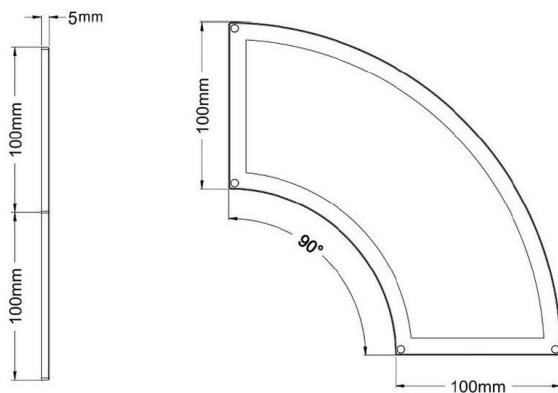

Attribute	Value
CRI:	80
Dimmbar:	Nein
Grösse:	100
LED - Gehäusefarbe:	weiß
Lichtfarbe:	neutralweiß
Lichtfarbe in Kelvin:	4000
Lumen:	490
Schutzklasse:	IP40
Weight:	0.24 Kg

Additional Images

Accessories

Part No.	Name
107727	HEP Power Supply - 12V 12W - HEP for Flush Mount Box