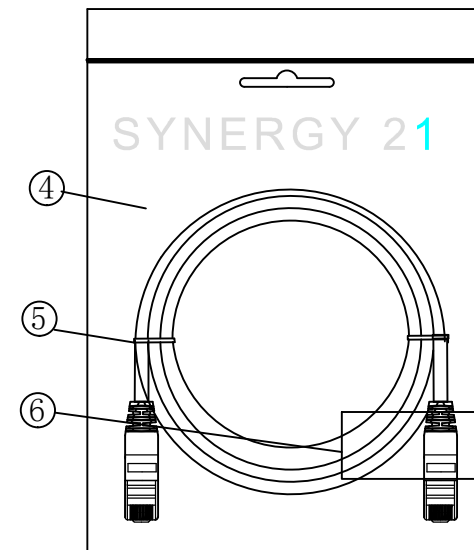

COLOR:BLACK PANTONE BLACK 3C		
ITEM	LENGTH (mm)	PACKING
S216931	150±5	SYNERGY 21 Bag A
S216915	250±10	SYNERGY 21 Bag A
S216916	500±15	SYNERGY 21 Bag A
S216917	1000±30	SYNERGY 21 Bag A
S216918	1500±30	SYNERGY 21 Bag A
S216919	2000±30	SYNERGY 21 Bag A
S216920	3000±50	SYNERGY 21 Bag A
S216921	5000±200	SYNERGY 21 Bag B
S216922	7500±200	SYNERGY 21 Bag B
S216923	10000±200	SYNERGY 21 Bag B
S216924	15000±300	SYNERGY 21 Bag C
S216925	20000±300	SYNERGY 21 Bag C
S216926	25000±300	SYNERGY 21 Bag C
S216927	30000±300	SYNERGY 21 Bag D
S216928	40000±500	SYNERGY 21 Bag D
S216929	50000±500	SYNERGY 21 Bag D

COLOR:RED PANTONE 199C		
ITEM	LENGTH (mm)	PACKING
S216689	150±5	SYNERGY 21 Bag A
S216690	250±10	SYNERGY 21 Bag A
S216691	500±15	SYNERGY 21 Bag A
S216692	1000±30	SYNERGY 21 Bag A
S216693	1500±30	SYNERGY 21 Bag A
S216694	2000±30	SYNERGY 21 Bag A
S216695	3000±50	SYNERGY 21 Bag A
S216696	5000±200	SYNERGY 21 Bag B
S216697	7500±200	SYNERGY 21 Bag B
S216698	10000±200	SYNERGY 21 Bag B
S216699	15000±300	SYNERGY 21 Bag C

Hasia		ADD RED CABLE	2022-05-10	A7	
		NEW	2015-01-20	A	
BY	CHK	REVISION RECORD MODIFICATIONS	DATE	REV.	

SYNERGY 21					
CUSTOMER NO.		ITEM NO.		SEE THE CHART	
PRODUCT NAME	CAT. 6 S/FTP PATCH CORD TPE LSZH	manufacture country:	CHINA	UNIT	MM
DRAWNBY	CHECKBY	APPOBY	DATE		
SYNERGY 21	SYNERGY 21	SYNERGY 21	2015-01-20