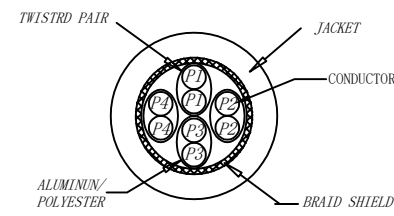

CAT. 6 S/FTP LSZH TPE 250MHz ISO/IEC 11801 & EN50173-1 & ANSI/TIA-568-C.2 www.Synergy21.de CE

PIN OUT

MATERIAL LIST

⑥	LABEL	NO DRY GLUE LABEL	1	
⑤	MINI TIE	PE MINI TIE (POSSESS METAL) COLOUR SEE THE CHART	2	
④	POLYETHYLENE BAG	SYNERGY 21 SLIP PE BAG	1	
③	CABLE	CAT. 6 S/FTP 27AWG (BC*1P+AL-FOIL)*4+Braid(AL-MG) JACKET:TPE LSZH OD:6.0±0.2mm COLOUR SEE THE CHART	1	
②	Over mold	80A PVC, COLOR:SEE THE CHART	2	
①	Plug	RJ45 8P8C'S SHIELDED , THE SHELL PLATED NICKEL , PIN GOLD PLATED 3u" RED/TRANSPARENT	2	
NO.	PARTS NAME	SPECIFICATION STANDARD	QT' Y	REMARK

Hasia		change "ROSH 2.0" to "ROSH 3.0"	2022-02-25	A6	SYNERGY 21					
		Add New Color	2019-03-14	A5						
		Increase the minimum bend radius	2018-11-30	A4	CUSTOMER NO.		ITEM NO.	SEE THE CHART		
		Add moulding size	2018-06-19	A3	PRODUCT NAME	CAT. 6 S/FTP PATCH CORD TPE LSZH	manufacture country:	CHINA	UNIT	MM
		Change Moulding	2018-05-29	A2	DRAWNBY	CHECKBY	APPOBY	DATE		
		CHANGE PACKING AND BOX MARK	2018-03-12	A1	SYNERGY 21	SYNERGY 21	SYNERGY 21	2015-01-20		
BY	CHK	REVISION RECORD MODIFICATIONS	DATE	REV.						