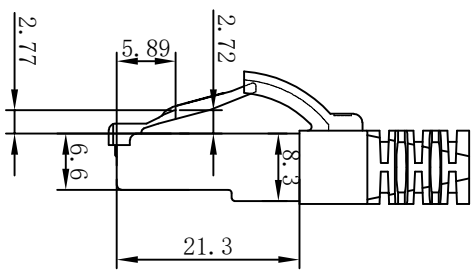

CAT. 6 S/FTP LSZH TPE 250MHz ISO/IEC 11801 & EN50173-1 & ANSI/TIA-568-C.2 www.Synergy21.de CE

PIN OUT

MATERIAL LIST

⑥	LABEL	NO DRY GLUE LABEL	1	
⑤	MINI TIE	PE MINI TIE (POSSESS METAL) COLOUR SEE THE CHART	2	
④	POLYETHYLENE BAG	SYNERGY 21 SLIP PE BAG	1	
③	CABLE	CAT. 6 S/FTP 27AWG (BC*1P+AL-FOIL)*4+Braid(AL-MG) JACKET:TPE LSZH OD:6.0±0.2mm COLOUR SEE THE CHART	1	
②	Over mold	80A PVC, COLOR:SEE THE CHART	2	
①	Plug	RJ45 8P8C'S SHIELDED , THE SHELL PLATED NICKEL , PIN GOLD PLATED 3u" RED/TRANSPARENT	2	
NO.	PARTS NAME	SPECIFICATION STANDARD	QT' Y	REMARK

NOTE:

- ELECTRICAL TEST:
 - 100% OPEN SHORT, MISS WIRE TEST
 - INSULATION RESISTANCE:DC 300V 10M Ohm;
 - CONTACTOR RESISTANCE:1 OHM per meter
- FLUKE TEST LIMIT:ISO11801 Channel Class E
- Working temperature:-10°C ~ + 60°C
- Storage temperature:-20°C~+75°C
- RoHS 3.0 AND REACH compliant
- TPE LSZH:Non fire retardant (Conform IEC60754-2、IEC 61034)
- Packing:Synergy21 PE Bag+Label
- Minimum of the bending radius is 60mm