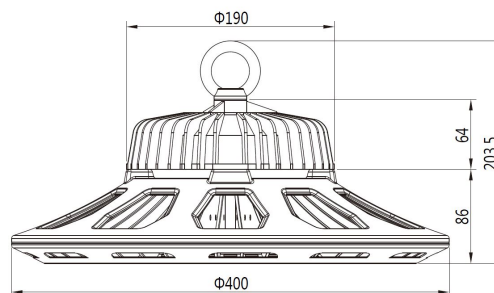

Weight:4.80Kg

Product Description

1. 1, Compact and fasion design .Light weighted : 4.80kg
2. 2, Philips 3030 LED as light source , CR>80Ra
3. 3, MEAN WELL HBG Series power supply . PF>0.95
4. 4, High lumen efficiency : 135lm/w
5. 5, 5 years warranty .

Performance Summary

Input Power: 80W, 100W, 150W, 200W, 230W
CRI: >70Ra/80Ra
CCT: 3000k-6500K
Input Voltage:90-305Vac
Limited Warranty :5 years' warranty
High Efficacy L.lifetime: 50000hours
Dimming:Non-dimmable & 1-10V Dimmable
Working Temperature : - 20°C – +45 °C(Amb)

Accessories

Part No.	Name
139692	Synergy 21 LED Spot Pendelleuchte UFO zub. Radar Kit L
142948	Synergy 21 LED Spot Pendelleuchte UFO zub. Wandhalterung für UFO size L Bügel lang
142947	Synergy 21 LED spot pendant light UFO add. Wall bracket for UFO size L bracket short
144400	Synergy 21 LED spot pendant light UFO add. Ball cage L
148949	Synergy 21 LED spot pendant light UFO add. Lampshade L
148726	Synergy 21 - Waterproof connector 1:1