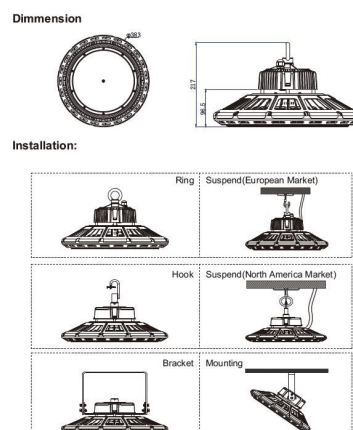

AC 90-305V/50-60Hz
Dimmable: no
Power: 240 Watt
Luminous flux: 31000 lm
Efficiency: 130lm/W
Beam angle: 90°
CRI Ra: > 80
Light colour: neutral white
Kelvin: 4500K ± 200K
Operating temperature: -40 to +55°C
Protection class: IP65, IK10, "D" mark according to EN 60598-2-24
Weight: 4.8kg
Diameter: 400mm
Complete height: 203.5mm

Additional Images

Weight:4.80Kg

Product Description

- 1, Compact and fasion design .Light weighted : 4.80kg
- 2, Philips 3030 LED as light source , CR>80Ra
- 3, MEAN WELL HBG Series power supply . PF>0.95
- 4, High lumen efficiency : 135lm/w
- 5, 5 years warranty .