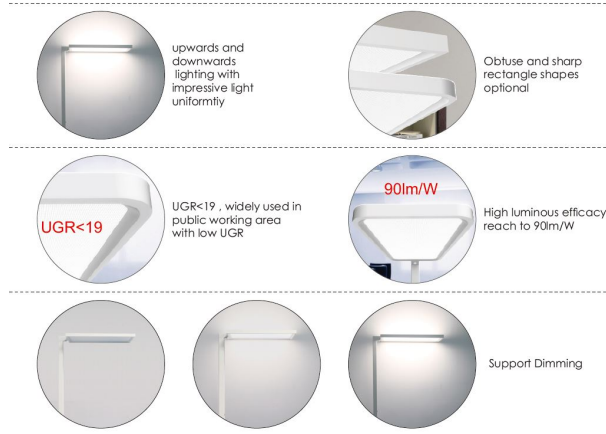

Synergy 21 LED office line floor lamp gray, dimmable

kwh/1000h:	80,00
Lumens:	7040
Watt:	80,0
Nominal Service Life:	35000 Std.
Switching Cycles:	50000
Opt. Ambient Temperature.:	25 °C

LED panel office line
Free-standing luminaire for workplace lighting

Frame colour: grey/silver RAL9006
Power consumption: 80Watt, 40W up, 40W down
Lumen output: 7040lm
Neutral white: 4100k ±150
Colour rendering: CRI >80
UGR: <19 with light downwards, no UGR upwards
Beam angle: 120° (total)
Operating temperature: -20° to +45°
Power supply: 100-240V
Power supply unit: built-in power supply unit, dimming via built-in touch dimmer
Built-in motion detector
Size: Height: 1950mm, base: 300*460mm
Lamp head size: 310*610*30mm
Weight: 17.1kg
Material: Aluminium

Energy efficiency class: A+
kWh/1000h: 80

Attributes

Attribute	Value
Weight:	19.3 Kg
Warranty:	60.00 Months

Additional Images

Accessories

Part No.	Name
162895	Synergy 21 LED office line floor lamp add. Spare screws