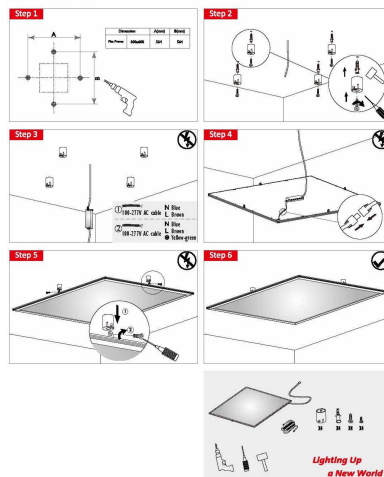

Additional Images

LED Panel Light - Column Surface Mounted

Step Frame Panels

LED Panel Light - Column Surface Mounted

Flat Frame Panels

Accessories

Part No. Name