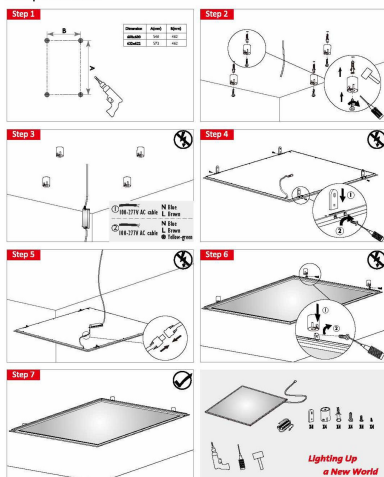

Synergy 21 LED light panel accessories mounting kit cylinder for V3 PRO panel white

Ceiling mounting set for Synergy21 LED panels
Suitable for ceiling or wall mounting or similar.
consisting of:
4x ceiling mounting bracket 30*39mm
4x mounting bolts
Screws and wall plugs
Colour white

Additional Images

LED Panel Light - Column Surface Mounted

Step Frame Panels

LED Panel Light - Column Surface Mounted

Flat Frame Panels

Accessories

Part No. Name