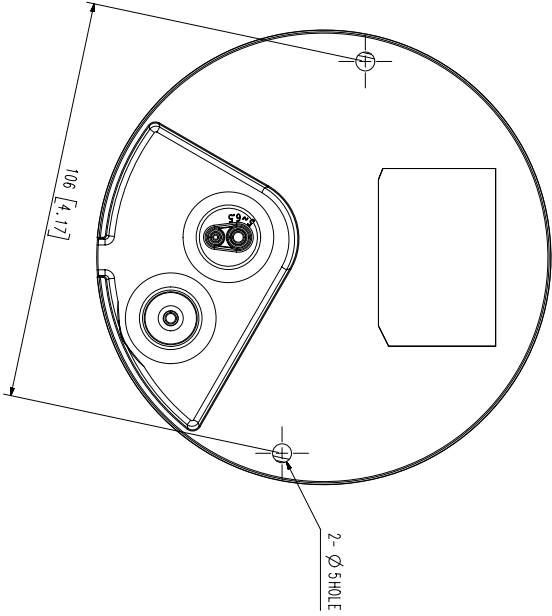

QNV-6012R/6022R/6032R
QNV-8010R/8020R/8030R
UNIT : mm[inch]