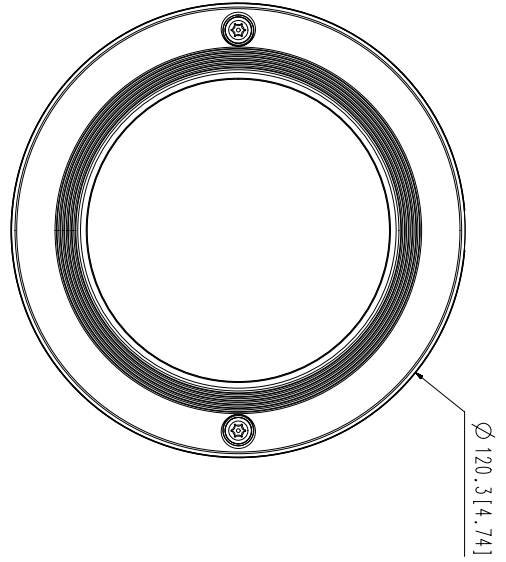

QNV-6012R/6022R/6032R
QNV-8010R/8020R/8030R
UNIT : mm[inch]