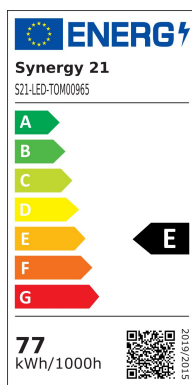

## Synergy 21 LED SMD Power LED Chip 70W cool white

kwh/1000h:	77,00
Lumens:	7100
Watt:	70,0
Nominal Service Life:	35000 Std.
Switching Cycles:	50000
Opt. Ambient Temperature.:	25 °C

Power LED  
70 watt cool white 6000-6500K  
26-30V, 2450mA (7\*10)  
7100-7200LM

Energy efficiency class: A+  
kWh/1000h: 77

## Attributes

Attribute	Value
Ampere:	2.45
Lichtfarbe:	kaltweiß
Lichtfarbe in Kelvin:	6000-6500
Lumen:	7100-7200
Weight:	0.1 Kg
Warranty:	60.00 Months