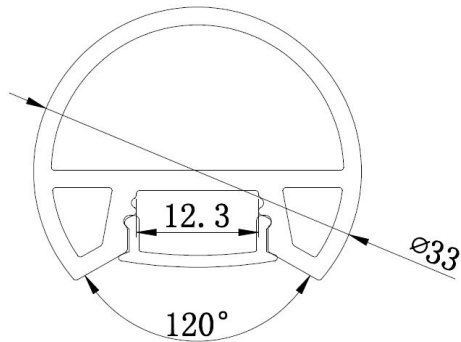

Accessories

Part No.	Name
153225	Synergy 21 LED U-profile with ALU077 end cap
121259	Synergy 21 LED U-Profil zub ALU001-R PMMA clear diffusor + ALU002-R, ALU003, ALU007-R, ALU021, ALU024, ALU084
121260	Synergy 21 LED U-Profil zub ALU001-R PMMA opal diffusor + ALU002-R, ALU003, ALU007-R, ALU021