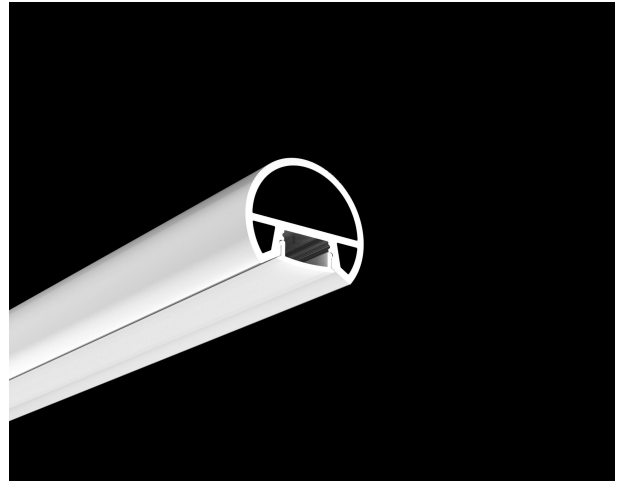

Synergy 21 LED U-Profil 200cm, ALU077

Aluminium profile, 2m, clothes rail with light outlet downwards

For LED strips up to 12mm wide

Please note: Wall brackets must be ordered separately

Attributes

Attribute	Value
LED Streifen Profile:	12
Weight:	1 Kg
Warranty:	24.00 Months

Additional Images

Accessories

Part No.	Name
153225	Synergy 21 LED U-profile with ALU077 end cap
121259	Synergy 21 LED U-Profil zub ALU001-R PMMA clear diffusor + ALU002-R, ALU003, ALU007-R, ALU021, ALU024, ALU084
121260	Synergy 21 LED U-Profil zub ALU001-R PMMA opal diffusor + ALU002-R, ALU003, ALU007-R, ALU021