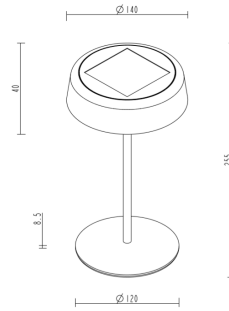

228346 Synergy 21 LED Tischleuchte SOLAR/Akku

Lamp	Power for entire lamp:	3.3W
	Lumen for entire lamp:	150LM
	Module power:	3.3W
	Module Lumen:	240LM
	color temperature	3000K
	Ra:	>80
	SMD LED QTY	24 PCS
	lifetime:	25000H
	Voltage/current	5V1A
	Water proof level	IP54
	Switch:	touch switch
	Material:	PC/ABS/Iron/Aluminum
	Switch:	ON/OFF, touch dimming: 10% -100%
Energy efficiency level	G	
Solar Panel	Material :	monocrystalline silicon、ETFE
	Size	7*7CM, thickness 2mm
	Working Voltage	5V
	Working Current	140mA
18650 Battery	type:	18650 lithium battery
	specifications:	3.7V 1800mAh
	Qty:	2pcs
	Working time :	6-7H
Charging time:	6-7H	