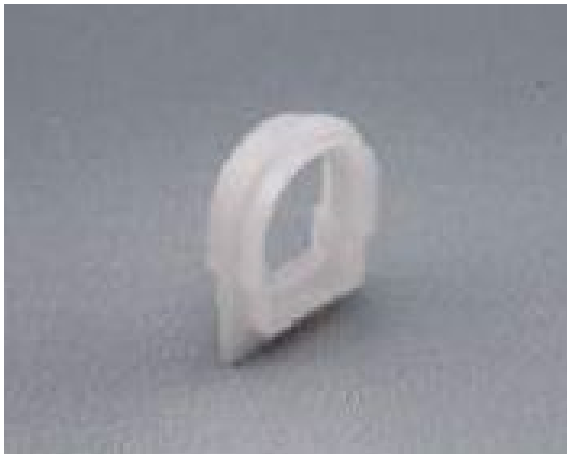

Synergy 21 LED U-profile for ALU044-PC connector 180°

180° connector