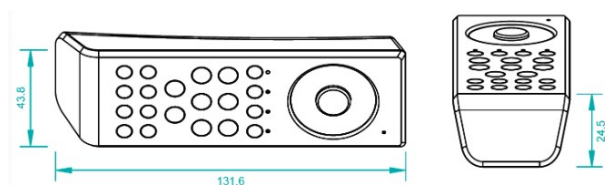

Betriebstemperatur:	-10 bis +60
Dimmbar:	ja
Weight:	0.05 Kg
Warranty:	60.00 Months

Additional Images

Accessories

Part No.	Name
111315	Synergy 21 LED Controller EOS 05 4-channel controller + CC700
112597	Synergy 21 LED Controller EOS 05 4-channel repeater
112694	Synergy 21 LED Controller EOS 05 4-channel Controller + High Power
113466	Synergy 21 LED Controller EOS 05 4-channel controller + top-hat rail
116292	Synergy 21 LED Controller EOS 05 4-channel controller + CC500
122483	Synergy 21 LED-Steuerung EOS 05 4-Kanal-Steuerung + IP66
125227	Synergy 21 LED Controller EOS 05 1-channel single color controller+power supply CC 200-1500mA 50W
125237	Synergy 21 LED Controller EOS 05 1-channel single color controller 0-10V
131267	Synergy 21 LED Controller EOS 05 AC - Triac