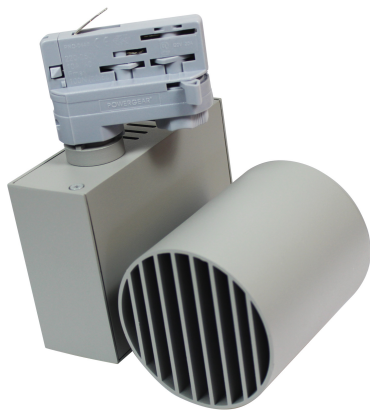

Attribute	Value
Abstrahlwinkel:	45
CRI:	>97
Dimmbar:	nein
Grösse:	101*106*125
LED - Gehäusefarbe:	grau
LED - Gehäusematerial:	Aluminium
Lichtfarbe:	warmweiss
Lichtfarbe in Kelvin:	3000
Lumen:	2700
Schutzklasse:	IP20
Sockel:	3Phasen
Volt:	230
Weight:	2 Kg
Warranty:	24.00 Months

Additional Images

Accessories