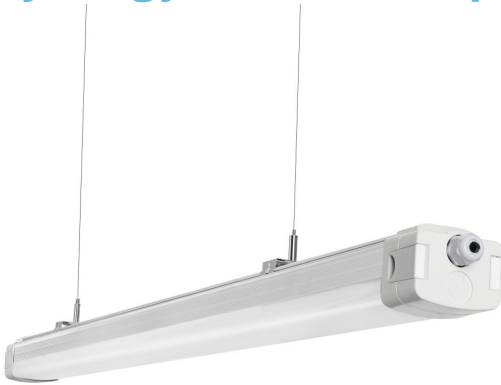

Synergy 21 LED Tri-proof light 150cm tricolored milky

| | |
|----------------------------|------------|
| kwh/1000h: | 60,00 |
| Lumens: | 8700 |
| Watt: | 60,0 |
| Nominal Service Life: | 40000 Std. |
| Switching Cycles: | 50000 |
| Opt. Ambient Temperature.: | 25 °C |

LED Tri-proof Light

Adjustable light colour: 4000/5000/6000K

Adjustable wattage: 40/50/55/60W

Length: 150cm

Lumen: 145Lm/W, 5800/7250/7975/8700lm

Light colour: 4000/5000/6000K

Beam angle: 120°

Cover: milky

Watt: 60W can adjust to 40/50/55/60W

Cabling: 3-core, not extendable

Dimmable: no

Bracket: Metal brackets included as shown. Without cable.

Protection class: IP65 and IK10

5-year guarantee, TÜV and IK10 certified