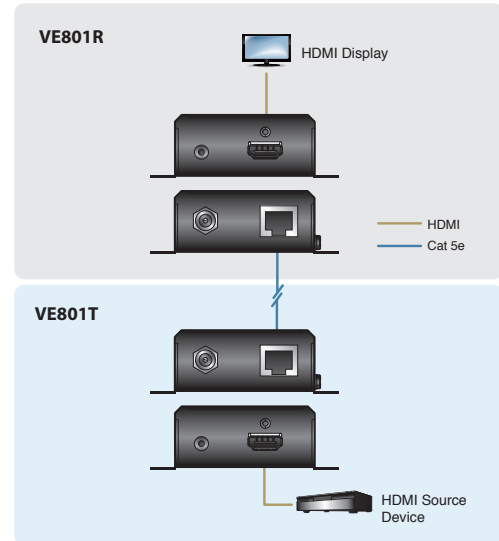

HDMI HDBaseT-Lite Extender VE801

- The VE801 HDMI HDBaseT-Lite Extender extends an HDMI signal up to 70m from the HDBaseT source using one Cat 5e/6/6a cable. It supports HDMI features that include 3D, Deep Color and 4K image resolutions, plus Dolby Digital 5.1, DTS HD audio and it is HDCP compatible. The VE801 all-in-one design provides an easy method for mounting the device in any location. The side panel provides slip-resistant grooves that help prevent accidental drops when installing the unit. The grooves also enhance the ability to see the LED status lights. The VE801 is perfect for digital entertainment centers or any installation that requires superior HDMI video quality to be extended for great distances.

Features

- HDBaseT Connectivity – extends an HDMI connection over a long distance via one Cat 5e/6/6a cable
- HDBaseT Anti-jamming – resists signal interference during high-quality video transmission using HDBaseT technology
- [EDID Expert – configures optimum EDID settings for smooth power-up, high-quality display and use of the best resolution across different screens](#)
- Rack- Mountable