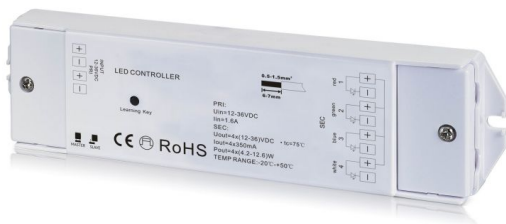

Synergy 21 LED Controller EOS 05 4-channel controller + CC350

4-channel radio controller constant current
single colour, dual colour, RGB/RGB-W
(Compatible with the switches and remote controls of the EOS 05 series)

Intuitive RGB colour selection freely selectable via colour wheel.
Individual colours dimmable (8 levels)
10 colour programmes (preset)
16 programme speeds selectable (4 sec. -256 sec.)
With status memory in case of power failure
Reception up to 15 metres away

Input: 12-36 VDC
Output: 4*350mA
Max output: 4*(4.2-12.6W)
Transmission power: >5dBm
Radio frequency: 868.3 MHz (EU approval - licence-free)

Operating temperature: -10°C - +60°C
Protection class: IP20

Attributes

Attribute	Value
Ampere:	1.40
Betriebstemperatur:	-10 bis +60
Dimmbar:	ja
Lichtfarbe:	RGB
Weight:	0.1 Kg
Warranty:	24.00 Months

Accessories

Part No.	Name
101873	Synergy 21 LED Controller EOS 05 Wall switch RGB-W
123041	Synergy 21 LED Controller EOS 05 WLAN Controller Master Router
106837	Synergy 21 LED Controller EOS 05 hand-held transmitter RGBW 1
108661	Synergy 21 LED Controller EOS 05 hand-held transmitter RGBW 2