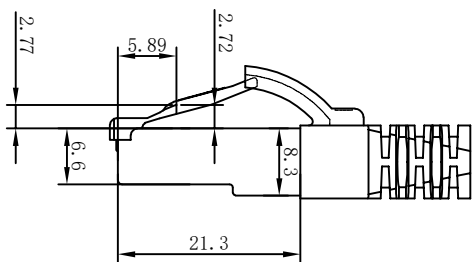

3P Certified CAT.6A/Class Ea S/FTP 26AWG LSZH TPE 500MHz ISO/IEC 11801 Class Ea Channel Link 100% tested & EN 50173-1 & ANSI/TIA-568-C.2 www.Synergy21.de **CE**

WIRING DIAGRAM

NOTE:

1. ELECTRICAL TEST:
 - (1). 100% OPEN SHORT, MISS WIRE TEST
 - (2). INSULATION RESISTANCE:DC 300V 10M Ohm;
 - (3). CONTACTOR RESISTANCE:1 OHM per meter
2. FLUKE TEST LIMIT:ISO11801 Channel Class Ea
3. Operating temperature:-20°C ~ + 75°C
4. ROHS 3.0 AND REACH COMPLIANT
5. Support PoE/PoE+/PoE++
6. Packing:Synergy21 PE Bag+Label
7. Minimum of the bending radius is 60mm
8. Halogen free(IEC 60754-2)
Low smoke (IEC 61034)

MATERIAL LIST:

| | | | | |
|-----|------------|---|-------|--------|
| ③ | OVER MOLD | PVC 75A | 2PCS | |
| ② | PLUG | POLYCARBONATE RJ45 8P8C PIN GOLD PLATED 3U", LONG BODY, TRANSPARENT BLUE | 2PCS | |
| ① | CABLE | S/FTP CAT.6A (26AWG BC*1P+AL-FOIL)*4PAIR+Braid AL-MG+ JACKET:Super Flex TPE, OD:6.0±0.2MM | 1PCS | |
| NO. | PARTS NAME | SPECIFICATION STANDARD | QT' Y | REMARK |

| | | | | | | | | | | | | |
|-------------------|---------------------------------|-------------------------------|--|--|------------|------|--------------|-----------------------------------|----------------------|------------|------|----|
| SYNERGY 21 | | | | | | | | | | | | |
| | | | | | CUSTOMER | | ITEM NO. | | See The Chart | | | |
| Hasia | change "ROSH 2.0" to "ROSH 3.0" | | | | 2022-02-25 | A1 | PRODUCT NAME | CAT.6A S/FTP 26awg PATCH CORD TPE | manufacture country: | CHINA | UNIT | MM |
| NEW | | | | | 2019-03-19 | A | DRAWNBY | CHECKBY | APPROVE | DATE | | |
| BY | CHK | REVISION RECORD MODIFICATIONS | | | DATE | REV. | SYNERGY 21 | SYNERGY 21 | SYNERGY 21 | 2019-03-19 | | |