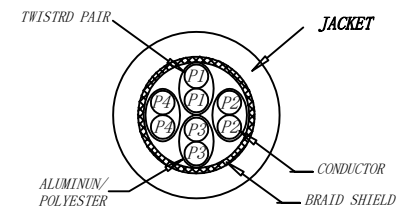

3P Certified CAT.6A/Class Ea S/FTP 26AWG LSZH TPE 500MHz ISO/IEC 11801 Class Ea Channel Link 100% tested & EN 50173-1 & ANSI/TIA-568-C.2 www.Synergy21.de **CE**

WIRING DIAGRAM

NOTE:

1. ELECTRICAL TEST:
 - (1). 100% OPEN SHORT, MISS WIRE TEST
 - (2). INSULATION RESISTANCE:DC 300V 10M Ohm;
 - (3). CONTACTOR RESISTANCE:1 OHM per meter
2. FLUKE TEST LIMIT:ISO11801 Channel Class Ea
3. Operating temperature:-20°C ~ + 75°C
4. ROHS 3.0 AND REACH COMPLIANT
5. Support PoE/PoE+/PoE++
6. Packing:Synergy21 PE Bag+Label
7. Minimum of the bending radius is 60mm
8. Halogen free(IEC 60754-2)
Low smoke (IEC 61034)

MATERIAL LIST:

| | | | | |
|-----|------------|---|-------|--------|
| ③ | OVER MOLD | PVC 75A | 2PCS | |
| ② | PLUG | POLYCARBONATE RJ45 8P8C PIN GOLD PLATED 3U", LONG BODY, TRANSPARENT BLUE | 2PCS | |
| ① | CABLE | S/FTP CAT.6A (26AWG BC*1P+AL-FOIL)*4PAIR+Braid AL-MG+ JACKET:Super Flex TPE, OD:6.0±0.2MM | 1PCS | |
| NO. | PARTS NAME | SPECIFICATION STANDARD | QT' Y | REMARK |

| | | | | | | | | | | | | |
|-------------------|---------------------------------|-------------------------------|--|--|------------|------|--------------|-----------------------------------|----------------------|------------|------|----|
| SYNERGY 21 | | | | | | | | | | | | |
| | | | | | CUSTOMER | | ITEM NO. | | See The Chart | | | |
| Hasia | change "ROSH 2.0" to "ROSH 3.0" | | | | 2022-02-25 | A1 | PRODUCT NAME | CAT.6A S/FTP 26awg PATCH CORD TPE | manufacture country: | CHINA | UNIT | MM |
| NEW | | | | | 2019-03-19 | A | DRAWNBY | CHECKBY | APPROVE | DATE | | |
| BY | CHK | REVISION RECORD MODIFICATIONS | | | DATE | REV. | SYNERGY 21 | SYNERGY 21 | SYNERGY 21 | 2019-03-19 | | |