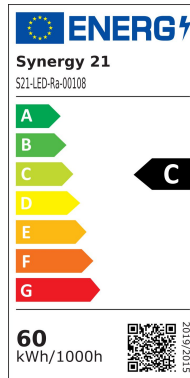

## Synergy 21 LED Tri-proof Light 150cm tricolored milky + dimmable

kwh/1000h:	60,00
Lumens:	8700
Watt:	60,0
Nominal Service Life:	40000 Std.
Switching Cycles:	50000
Opt. Ambient Temperature.:	25 °C

LED Tri-proof Light  
Adjustable light colour: 4000/5000/6000K  
dimmable: yes, 0-10V  
Length: 150cm  
Lumen: 145Lm/W, 8700lm  
Light colour: 4000/5000/6000K  
Beam angle: 120°  
Cover: milky  
Watt: 60W  
Cabling: 3-core, cannot be extended  
Protection class: IP65 and IK10

5-year guarantee, TÜV and IK10 certified

Energy efficiency class: A++  
kWh/1000h: 60

The connection of electrical components and systems may only be carried out by only be carried out by qualified specialists!

## Attributes

Attribute	Value
Abstrahlwinkel:	120
Betriebstemperatur:	-20°C ~ +60°C
CRI:	>80
Dimmbar:	nein
Grösse:	15000
LED - Gehäusefarbe:	Kunststoff/ Metall
Lichtfarbe:	einstellbar
Lichtfarbe in Kelvin:	4000/5000/6000
Lumen:	145Lm/W
Schutzklasse:	IP65 und IK10
Volt:	230
Weight:	2.5 Kg
Warranty:	60.00 Months