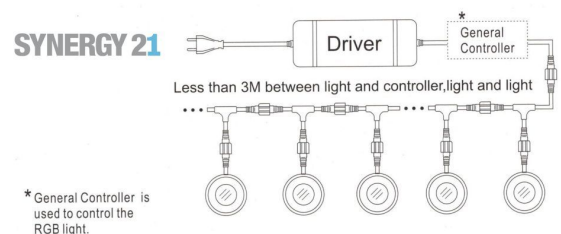

## Synergy 21 LED in-ground spotlight ARGOS square-K IP67 RGB

kwh/1000h:	0,50
Lumens:	40
Watt:	0,6
Nominal Service Life:	30000 Std.
Switching Cycles:	50000
Opt. Ambient Temperature.:	25 °C

Voltage: DC 12V  
Power: 0.6W  
LED light colour: RGB, common positive pole  
LED: 1piece high power  
Fastening: Lock nut  
Cover: Polycarbonate lens, loadable up to 100kg  
Material: SS316 stainless steel housing  
Protection class: IP67  
Size: 35x35x31 mm  
Installation dimension: Ø 30  
Weight: 72g  
Connection cable: AWG22 (4-pin) with IP67 connector

### Attributes

Attribute	Value
CC oder CV:	CV
Dimmbar:	abhängig vom Netzteil
Grösse:	35*35*31
LED - Gehäusefarbe:	silber

Attribute	Value
LED - Gehäusematerial:	Edelstahl
Lichtfarbe:	RGB
Schutzklasse:	IP67
Volt:	12
Weight:	0.072 Kg
Warranty:	60.00 Months

## Additional Images

**SYNERGY 21**