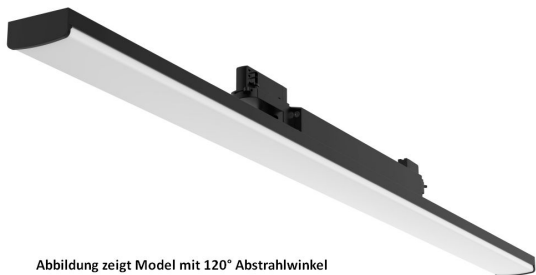

## Synergy 21 LED track series for track VLE series 48W, 120°, nw, CRI>90

Abbildung zeigt Model mit 120° Abstrahlwinkel

kwh/1000h:	48,00
Lumens:	7200
Watt:	48,0
Nominal Service Life:	35000 Std.
Switching Cycles:	50000
Opt. Ambient Temperature.:	25 °C

Model: VLE in black  
ERCO compatible, 3-phase track  
Housing: Injection moulded aluminium in black  
Watt: 48 watts, adjustable: 34/40/44 watts

Beam angle: 120° (DS25°/30°/90°/120° on request)  
Lumen: 7200LM  
CRI: >90  
Light colour: neutral white  
Kelvin: 4000K  
Operating voltage: AC 220-240V /50-60HZ  
Size: 1150\*65mm  
IES files available on request

## Attributes

Attribute	Value
Abstrahlwinkel:	120

Attribute	Value
CRI:	>90
Dimmbar:	nein
Grösse:	1150*65
LED - Gehäusefarbe:	schwarz
LED - Gehäusematerial:	Aluminium
Lichtfarbe:	neutralweiss
Lichtfarbe in Kelvin:	4000
Lumen:	7200
Schutzklasse:	IP20
Sockel:	3Phasen
Volt:	230
Weight:	1.5 Kg
Warranty:	60.00 Months