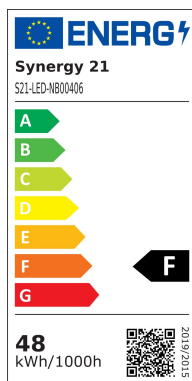

## Synergy 21 LED track series for track VLE series 48W, 120°, nw, CRI>90

Abbildung zeigt Model mit 120° Abstrahlwinkel

kwh/1000h:	48,00
Lumens:	7200
Watt:	48,0
Nominal Service Life:	35000 Std.
Switching Cycles:	50000
Opt. Ambient Temperature.:	25 °C

Model: VLE in black  
ERCO compatible, 3-phase track  
Housing: Injection moulded aluminium in black  
Watt: 48 watts, adjustable: 34/40/44 watts

Beam angle: 120° (DS25°/30°/90°/120° on request)  
Lumen: 7200LM  
CRI: >90  
Light colour: neutral white  
Kelvin: 4000K  
Operating voltage: AC 220-240V /50-60HZ  
Size: 1150\*65mm  
IES files available on request

Energy efficiency class: F  
kWh/1000h: 48

## Attributes

Attribute	Value
Abstrahlwinkel:	120

Attribute	Value
CRI:	>90
Dimmbar:	nein
Grösse:	1150*65
LED - Gehäusefarbe:	schwarz
LED - Gehäusematerial:	Aluminium
Lichtfarbe:	neutralweiss
Lichtfarbe in Kelvin:	4000
Lumen:	7200
Schutzklasse:	IP20
Sockel:	3Phasen
Volt:	230
Weight:	1.5 Kg
Warranty:	60.00 Months